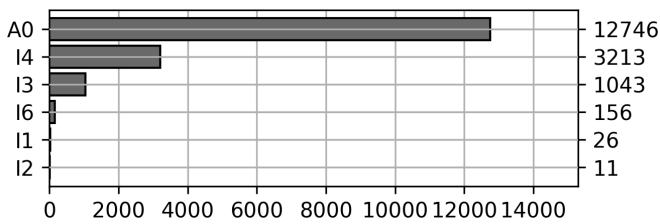

Daily Unique Assets Breakdown

Current Usage

Mounted Chassis ID	7320
International Intermodal Vertical ID	6998
International Intermodal Horizontal ID	962
Mounted Unknown Chassis ID	909
Bare Chassis ID	647
Vendor Container Horizontal ID	150
Unknown Container ID	134
Vendor Container Vertical ID	75
Total Daily Unique Assets:	17195

Status Codes:

Historical Usage

Daily Usage

Date	Daily Transactions	Daily Unique Assets
2023-06-01	2372	2360
2023-06-02	1507	1480
2023-06-05	1806	1796
2023-06-06	1108	1103
2023-06-07	493	493
2023-06-08	1549	1535
2023-06-09	2284	2142
2023-06-12	436	431
2023-06-13	2412	2399
2023-06-14	1730	1718
2023-06-15	1751	1738