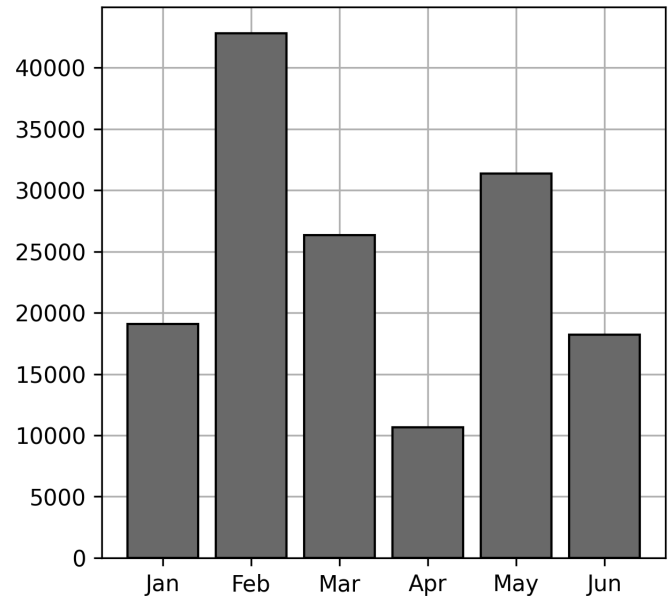

Daily Unique Assets Breakdown

Current Usage

Mounted Chassis ID	7320
International Intermodal Vertical ID	6998
International Intermodal Horizontal ID	962
Mounted Unknown Chassis ID	909
Bare Chassis ID	647
Vendor Container Horizontal ID	150
Unknown Container ID	134
Vendor Container Vertical ID	75
Total Daily Unique Assets:	17195

Status Codes:

Historical Usage

Daily Usage

Date	Daily Transactions	Daily Unique Assets
2023-06-01	2372	2360
2023-06-02	1507	1480
2023-06-05	1806	1796
2023-06-06	1108	1103
2023-06-07	493	493
2023-06-08	1549	1535
2023-06-09	2284	2142
2023-06-12	436	431
2023-06-13	2412	2399
2023-06-14	1730	1718
2023-06-15	1751	1738

Total

11 Day(s)	17448 Transaction(s)	17195 Unique Asset(s)
-----------	----------------------	-----------------------