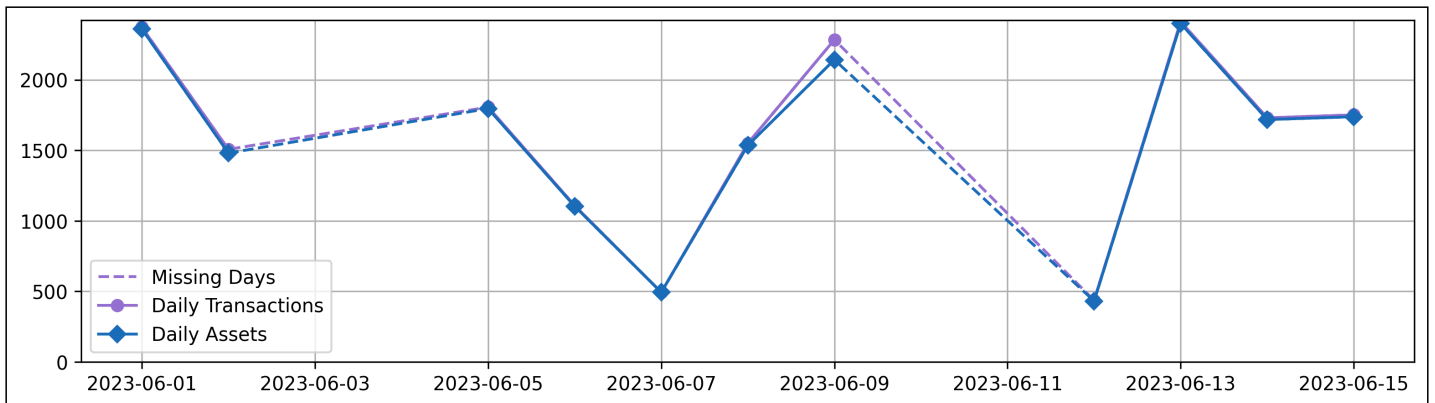

Daily Unique Assets Breakdown

Current Usage

Mounted Chassis ID	7320
International Intermodal Vertical ID	6998
International Intermodal Horizontal ID	962
Mounted Unknown Chassis ID	909
Bare Chassis ID	647
Vendor Container Horizontal ID	150
Unknown Container ID	134
Vendor Container Vertical ID	75
Total Daily Unique Assets:	17195

Status Codes:

Historical Usage

Daily Usage

Date	Daily Transactions	Daily Unique Assets
2023-06-01	2372	2360
2023-06-02	1507	1480
2023-06-05	1806	1796
2023-06-06	1108	1103
2023-06-07	493	493
2023-06-08	1549	1535
2023-06-09	2284	2142
2023-06-12	436	431
2023-06-13	2412	2399
2023-06-14	1730	1718
2023-06-15	1751	1738