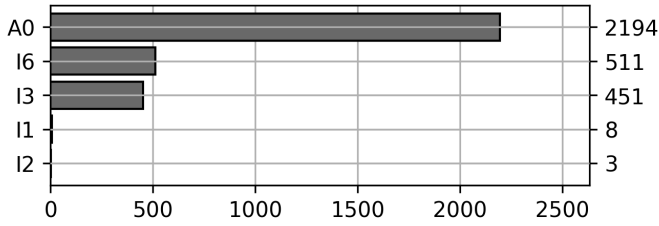

Daily Unique Assets Breakdown

Current Usage

Mounted Chassis ID	1071
International Intermodal Vertical ID	941
Bare Chassis ID	412
Mounted Unknown Chassis ID	404
International Intermodal Horizontal ID	292
Unknown Container ID	47
Total Daily Unique Assets:	3167

Status Codes:

Historical Usage

Daily Usage

Date	Daily Transactions	Daily Unique Assets
2023-06-01	351	265
2023-06-02	165	135
2023-06-03	47	35
2023-06-04	50	41
2023-06-05	349	269
2023-06-06	328	262
2023-06-07	289	228
2023-06-08	410	340
2023-06-09	333	268
2023-06-10	10	9
2023-06-11	31	26
2023-06-12	377	299
2023-06-13	342	278
2023-06-14	503	409
2023-06-15	400	303