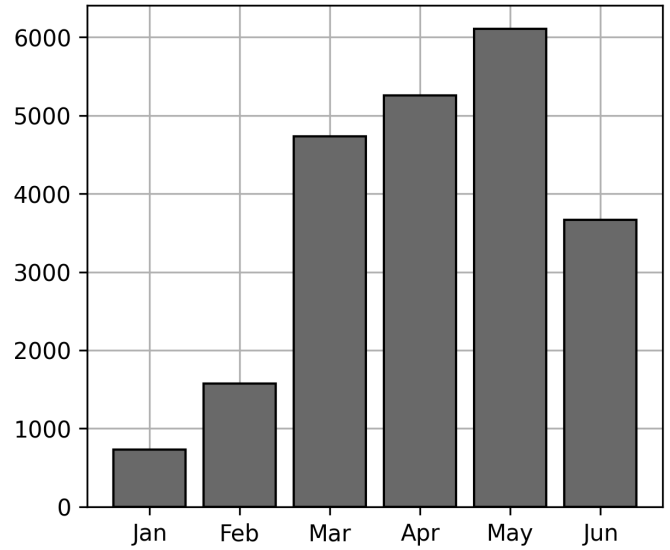

Daily Unique Assets Breakdown

Current Usage

Mounted Chassis ID	1071
International Intermodal Vertical ID	941
Bare Chassis ID	412
Mounted Unknown Chassis ID	404
International Intermodal Horizontal ID	292
Unknown Container ID	47
Total Daily Unique Assets:	3167

Status Codes:

Historical Usage

Daily Usage

Date	Daily Transactions	Daily Unique Assets
2023-06-01	351	265
2023-06-02	165	135
2023-06-03	47	35
2023-06-04	50	41
2023-06-05	349	269
2023-06-06	328	262
2023-06-07	289	228
2023-06-08	410	340
2023-06-09	333	268
2023-06-10	10	9
2023-06-11	31	26
2023-06-12	377	299
2023-06-13	342	278
2023-06-14	503	409
2023-06-15	400	303

Total

15 Day(s)	3985 Transaction(s)	3167 Unique Asset(s)
-----------	---------------------	----------------------