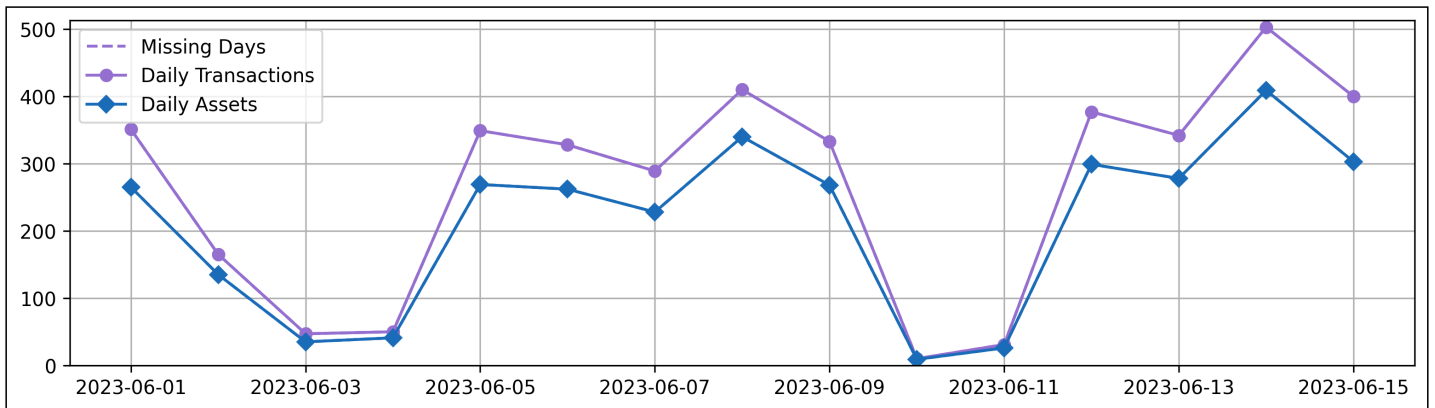

Daily Unique Assets Breakdown

Current Usage

Mounted Chassis ID	1071
International Intermodal Vertical ID	941
Bare Chassis ID	412
Mounted Unknown Chassis ID	404
International Intermodal Horizontal ID	292
Unknown Container ID	47
Total Daily Unique Assets:	3167

Status Codes:

Historical Usage

Daily Usage

Date	Daily Transactions	Daily Unique Assets
2023-06-01	351	265
2023-06-02	165	135
2023-06-03	47	35
2023-06-04	50	41
2023-06-05	349	269
2023-06-06	328	262
2023-06-07	289	228
2023-06-08	410	340
2023-06-09	333	268
2023-06-10	10	9
2023-06-11	31	26
2023-06-12	377	299
2023-06-13	342	278
2023-06-14	503	409
2023-06-15	400	303

Total

15 Day(s)	3985 Transaction(s)	3167 Unique Asset(s)
-----------	---------------------	----------------------