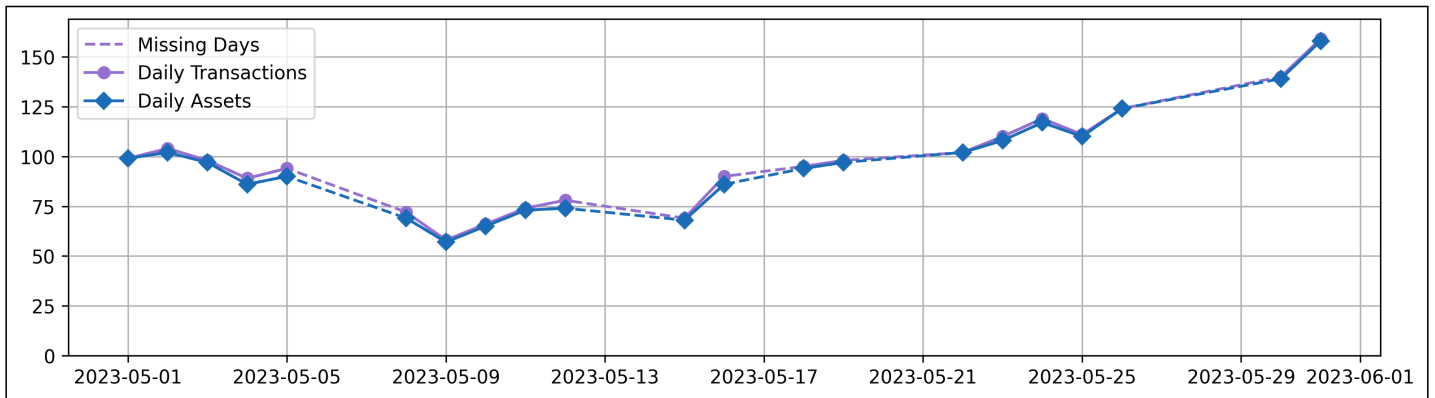

Daily Unique Assets Breakdown

Current Usage

International Intermodal Vertical ID	1753
International Intermodal Horizontal ID	262
Total Daily Unique Assets:	2015

Status Codes:

Historical Usage

Daily Usage

Date	Daily Transactions	Daily Unique Assets
2023-05-01	99	99
2023-05-02	104	102
2023-05-03	98	97
2023-05-04	89	86
2023-05-05	94	90
2023-05-08	72	69
2023-05-09	58	57
2023-05-10	66	65
2023-05-11	74	73
2023-05-12	78	74
2023-05-15	69	68
2023-05-16	90	86
2023-05-18	95	94
2023-05-19	98	97
2023-05-22	102	102
2023-05-23	110	108
2023-05-24	119	117
2023-05-25	111	110
2023-05-26	124	124

2023-05-30	140	139
2023-05-31	159	158

Total

21 Day(s)	2049 Transaction(s)	2015 Unique Asset(s)
-----------	---------------------	----------------------

Transactions Breakdown

Transactions Done

International Intermodal Vertical ID	1774
International Intermodal Horizontal ID	275
Total Transactions:	2049

Status Codes:

Historical Usage

Yearly Usage