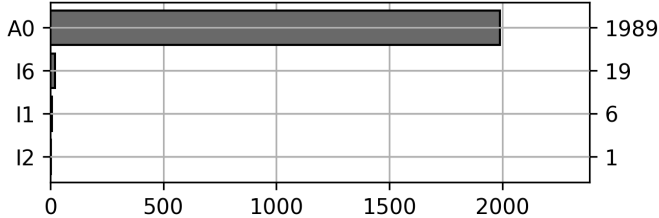

Daily Unique Assets Breakdown

Current Usage

International Intermodal Vertical ID	1753
International Intermodal Horizontal ID	262
Total Daily Unique Assets:	2015

Status Codes:

Historical Usage

Daily Usage

Date	Daily Transactions	Daily Unique Assets
2023-05-01	99	99
2023-05-02	104	102
2023-05-03	98	97
2023-05-04	89	86
2023-05-05	94	90
2023-05-08	72	69
2023-05-09	58	57
2023-05-10	66	65
2023-05-11	74	73
2023-05-12	78	74
2023-05-15	69	68
2023-05-16	90	86
2023-05-18	95	94
2023-05-19	98	97
2023-05-22	102	102
2023-05-23	110	108
2023-05-24	119	117
2023-05-25	111	110
2023-05-26	124	124

2023-05-30	140	139
2023-05-31	159	158

Total

21 Day(s)	2049 Transaction(s)	2015 Unique Asset(s)
-----------	---------------------	----------------------

Transactions Breakdown

Transactions Done

International Intermodal Vertical ID	1774
International Intermodal Horizontal ID	275
Total Transactions:	2049

Status Codes:

Historical Usage

Yearly Usage