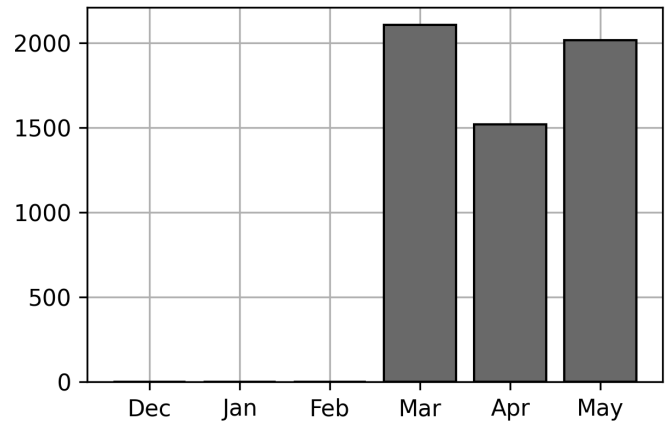

Daily Unique Assets Breakdown

Current Usage

International Intermodal Vertical ID	1753
International Intermodal Horizontal ID	262
Total Daily Unique Assets:	2015

Status Codes:

Historical Usage

Daily Usage

Date	Daily Transactions	Daily Unique Assets
2023-05-01	99	99
2023-05-02	104	102
2023-05-03	98	97
2023-05-04	89	86
2023-05-05	94	90
2023-05-08	72	69
2023-05-09	58	57
2023-05-10	66	65
2023-05-11	74	73
2023-05-12	78	74
2023-05-15	69	68
2023-05-16	90	86
2023-05-18	95	94
2023-05-19	98	97
2023-05-22	102	102
2023-05-23	110	108
2023-05-24	119	117
2023-05-25	111	110
2023-05-26	124	124

2023-05-30	140	139
2023-05-31	159	158

Total

21 Day(s)	2049 Transaction(s)	2015 Unique Asset(s)
-----------	---------------------	----------------------

Transactions Breakdown

Transactions Done

International Intermodal Vertical ID	1774
International Intermodal Horizontal ID	275
Total Transactions:	2049

Status Codes:

Historical Usage

Yearly Usage