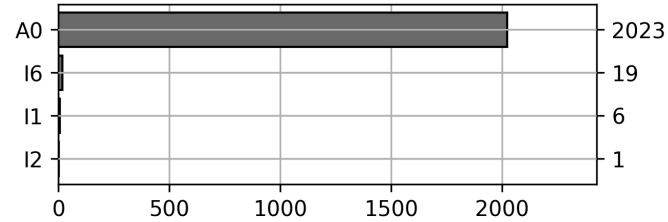

2023-05-30	140	139
2023-05-31	159	158

Total

21 Day(s)	2049 Transaction(s)	2015 Unique Asset(s)
-----------	---------------------	----------------------

Transactions Breakdown

Transactions Done

International Intermodal Vertical ID	1774
International Intermodal Horizontal ID	275
Total Transactions:	2049

Status Codes:

Historical Usage

Yearly Usage