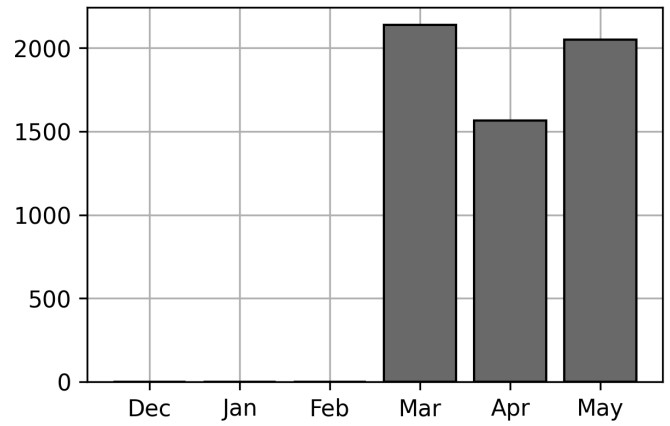

Daily Unique Assets Breakdown

Current Usage

International Intermodal Vertical ID	1753
International Intermodal Horizontal ID	262
Total Daily Unique Assets:	2015

Status Codes:

Historical Usage

Daily Usage

Date	Daily Transactions	Daily Unique Assets
2023-05-01	99	99
2023-05-02	104	102
2023-05-03	98	97
2023-05-04	89	86
2023-05-05	94	90
2023-05-08	72	69
2023-05-09	58	57
2023-05-10	66	65
2023-05-11	74	73
2023-05-12	78	74
2023-05-15	69	68
2023-05-16	90	86
2023-05-18	95	94
2023-05-19	98	97
2023-05-22	102	102
2023-05-23	110	108
2023-05-24	119	117
2023-05-25	111	110
2023-05-26	124	124

2023-05-30	140	139
2023-05-31	159	158

Total

21 Day(s)	2049 Transaction(s)	2015 Unique Asset(s)
-----------	---------------------	----------------------

Transactions Breakdown

Transactions Done

International Intermodal Vertical ID	1774
International Intermodal Horizontal ID	275
Total Transactions:	2049

Status Codes:

Historical Usage

Yearly Usage