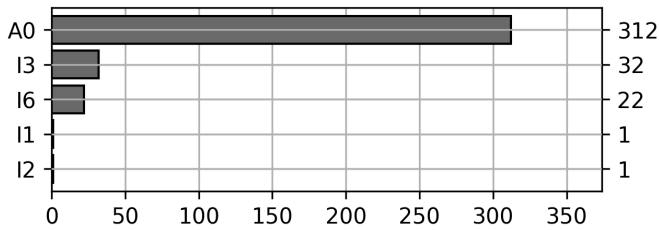

Daily Unique Assets Breakdown

Current Usage

Mounted Chassis ID	118
Bare Chassis ID	89
International Intermodal Vertical ID	68
Vendor Container Horizontal ID	51
Unknown Container ID	19
Mounted Unknown Chassis ID	13
International Intermodal Horizontal ID	7
Vendor Container Vertical ID	3
Total Daily Unique Assets:	368

Status Codes:

Historical Usage

Daily Usage

Date	Daily Transactions	Daily Unique Assets
2023-05-01	37	33
2023-05-02	44	40
2023-05-03	49	42
2023-05-04	43	38
2023-05-05	33	27
2023-05-06	37	32
2023-05-08	39	38
2023-05-09	29	23
2023-05-10	25	23
2023-05-11	30	26
2023-05-12	13	12
2023-05-13	2	2
2023-05-15	37	32