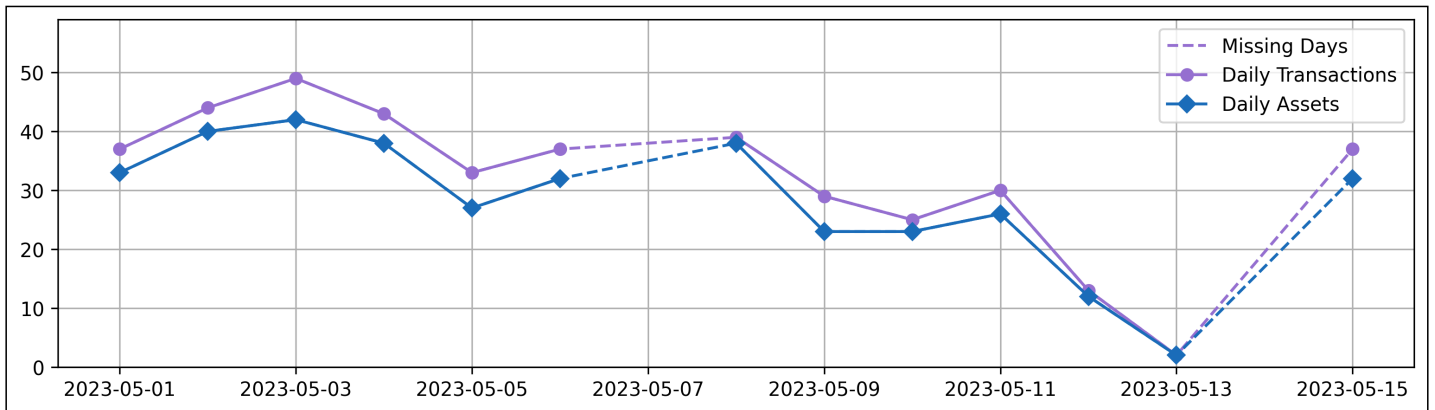

Daily Unique Assets Breakdown

Current Usage

Mounted Chassis ID	118
Bare Chassis ID	89
International Intermodal Vertical ID	68
Vendor Container Horizontal ID	51
Unknown Container ID	19
Mounted Unknown Chassis ID	13
International Intermodal Horizontal ID	7
Vendor Container Vertical ID	3
Total Daily Unique Assets:	368

Status Codes:

Historical Usage

Daily Usage

Date	Daily Transactions	Daily Unique Assets
2023-05-01	37	33
2023-05-02	44	40
2023-05-03	49	42
2023-05-04	43	38
2023-05-05	33	27
2023-05-06	37	32
2023-05-08	39	38
2023-05-09	29	23
2023-05-10	25	23
2023-05-11	30	26
2023-05-12	13	12
2023-05-13	2	2
2023-05-15	37	32

Total

13 Day(s)	418 Transaction(s)	368 Unique Asset(s)
-----------	--------------------	---------------------