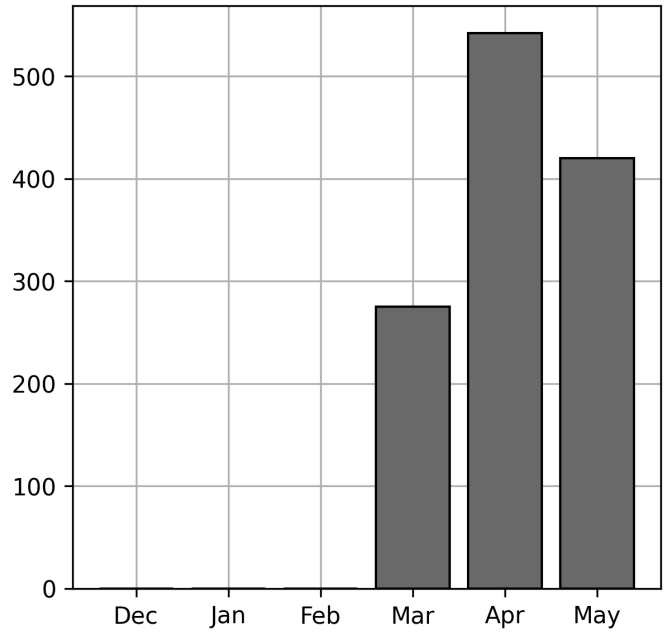

Daily Unique Assets Breakdown

Current Usage

Mounted Chassis ID	118
Bare Chassis ID	89
International Intermodal Vertical ID	68
Vendor Container Horizontal ID	51
Unknown Container ID	19
Mounted Unknown Chassis ID	13
International Intermodal Horizontal ID	7
Vendor Container Vertical ID	3
Total Daily Unique Assets:	368

Status Codes:

Historical Usage

Daily Usage

Date	Daily Transactions	Daily Unique Assets
2023-05-01	37	33
2023-05-02	44	40
2023-05-03	49	42
2023-05-04	43	38
2023-05-05	33	27
2023-05-06	37	32
2023-05-08	39	38
2023-05-09	29	23
2023-05-10	25	23
2023-05-11	30	26
2023-05-12	13	12
2023-05-13	2	2
2023-05-15	37	32

Total

13 Day(s)	418 Transaction(s)	368 Unique Asset(s)
-----------	--------------------	---------------------