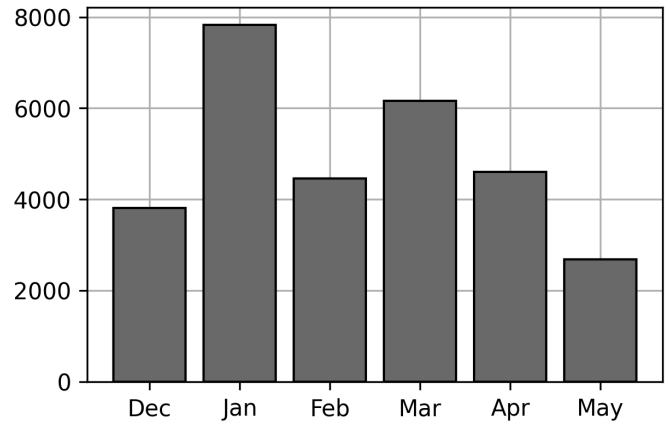

Daily Unique Assets Breakdown

Current Usage

International Intermodal Vertical ID	1362
International Intermodal Horizontal ID	92
Total Daily Unique Assets:	1454

Status Codes:

Historical Usage

Daily Usage

Date	Daily Transactions	Daily Unique Assets
2023-05-01	262	177
2023-05-02	267	168
2023-05-03	287	172
2023-05-04	218	135
2023-05-05	276	132
2023-05-06	0	0
2023-05-07	0	0
2023-05-08	197	132
2023-05-09	208	118
2023-05-10	155	95
2023-05-11	172	117
2023-05-12	147	96
2023-05-13	0	0
2023-05-14	0	0
2023-05-15	155	112

Total

11 Day(s)	2344 Transaction(s)	1454 Unique Asset(s)
-----------	---------------------	----------------------

Transactions Breakdown

Transactions Done

International Intermodal Vertical ID	2171
International Intermodal Horizontal ID	173
Total Transactions:	2344

Status Codes:

Historical Usage

Yearly Usage