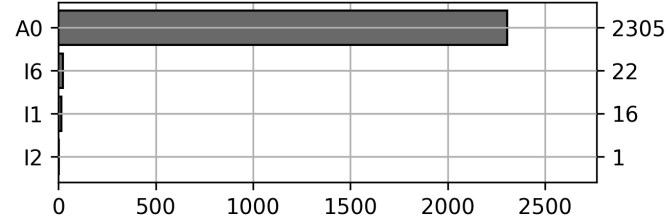

Daily Unique Assets Breakdown

Current Usage

International Intermodal Vertical ID	1362
International Intermodal Horizontal ID	92
Total Daily Unique Assets:	1454

Status Codes:

Historical Usage

Daily Usage

Date	Daily Transactions	Daily Unique Assets
2023-05-01	262	177
2023-05-02	267	168
2023-05-03	287	172
2023-05-04	218	135
2023-05-05	276	132
2023-05-06	0	0
2023-05-07	0	0
2023-05-08	197	132
2023-05-09	208	118
2023-05-10	155	95
2023-05-11	172	117
2023-05-12	147	96
2023-05-13	0	0
2023-05-14	0	0
2023-05-15	155	112

Total

11 Day(s)	2344 Transaction(s)	1454 Unique Asset(s)
-----------	---------------------	----------------------

Transactions Breakdown

Transactions Done

International Intermodal Vertical ID	2171
International Intermodal Horizontal ID	173
Total Transactions:	2344

Status Codes:

Historical Usage

Yearly Usage