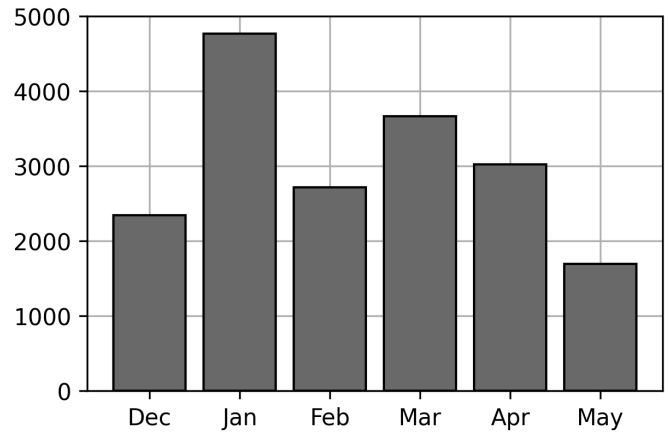

Daily Unique Assets Breakdown

Current Usage

International Intermodal Vertical ID	1362
International Intermodal Horizontal ID	92
Total Daily Unique Assets:	1454

Status Codes:

Historical Usage

Daily Usage

Date	Daily Transactions	Daily Unique Assets
2023-05-01	262	177
2023-05-02	267	168
2023-05-03	287	172
2023-05-04	218	135
2023-05-05	276	132
2023-05-06	0	0
2023-05-07	0	0
2023-05-08	197	132
2023-05-09	208	118
2023-05-10	155	95
2023-05-11	172	117
2023-05-12	147	96
2023-05-13	0	0
2023-05-14	0	0
2023-05-15	155	112

Total

11 Day(s)	2344 Transaction(s)	1454 Unique Asset(s)
-----------	---------------------	----------------------

Transactions Breakdown

Transactions Done

International Intermodal Vertical ID	2171
International Intermodal Horizontal ID	173
Total Transactions:	2344

Status Codes:

Historical Usage

Yearly Usage