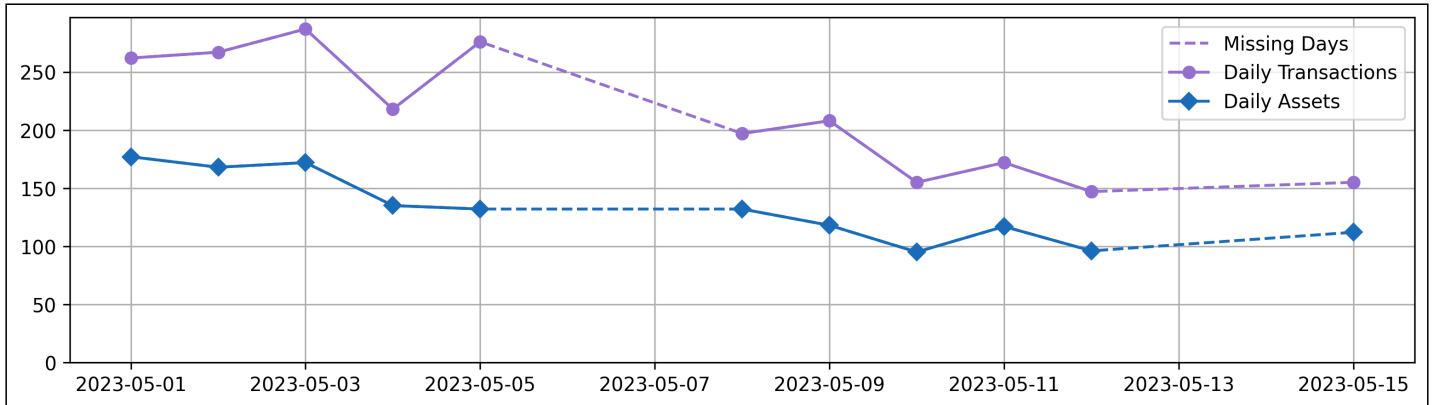

Daily Unique Assets Breakdown

Current Usage

International Intermodal Vertical ID	1362
International Intermodal Horizontal ID	92
Total Daily Unique Assets:	1454

Status Codes:

Historical Usage

Daily Usage

Date	Daily Transactions	Daily Unique Assets
2023-05-01	262	177
2023-05-02	267	168
2023-05-03	287	172
2023-05-04	218	135
2023-05-05	276	132
2023-05-06	0	0
2023-05-07	0	0
2023-05-08	197	132
2023-05-09	208	118
2023-05-10	155	95
2023-05-11	172	117
2023-05-12	147	96
2023-05-13	0	0
2023-05-14	0	0
2023-05-15	155	112

Total

11 Day(s)	2344 Transaction(s)	1454 Unique Asset(s)
-----------	---------------------	----------------------

Transactions Breakdown

Transactions Done

International Intermodal Vertical ID	2171
International Intermodal Horizontal ID	173
Total Transactions:	2344

Status Codes:

Historical Usage

Yearly Usage