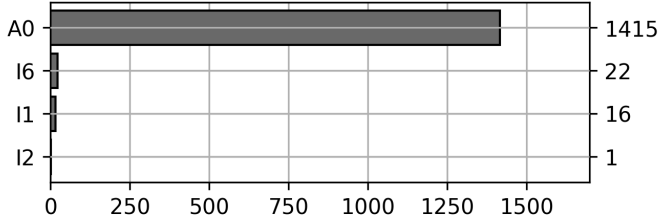

Daily Unique Assets Breakdown

Current Usage

International Intermodal Vertical ID	1362
International Intermodal Horizontal ID	92
Total Daily Unique Assets:	1454

Status Codes:

Historical Usage

Daily Usage

Date	Daily Transactions	Daily Unique Assets
2023-05-01	262	177
2023-05-02	267	168
2023-05-03	287	172
2023-05-04	218	135
2023-05-05	276	132
2023-05-06	0	0
2023-05-07	0	0
2023-05-08	197	132
2023-05-09	208	118
2023-05-10	155	95
2023-05-11	172	117
2023-05-12	147	96
2023-05-13	0	0
2023-05-14	0	0
2023-05-15	155	112

Total

11 Day(s)	2344 Transaction(s)	1454 Unique Asset(s)
-----------	---------------------	----------------------

Transactions Breakdown

Transactions Done

International Intermodal Vertical ID	2171
International Intermodal Horizontal ID	173
Total Transactions:	2344

Status Codes:

Historical Usage

Yearly Usage