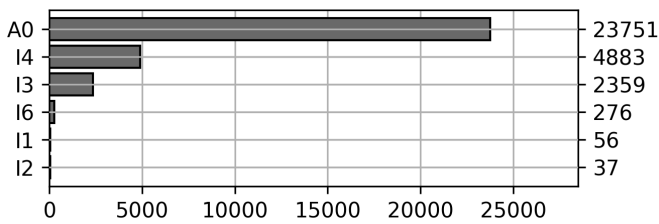

Daily Unique Assets Breakdown

Current Usage

Mounted Chassis ID	13279
International Intermodal Vertical ID	12599
Mounted Unknown Chassis ID	1965
International Intermodal Horizontal ID	1880
Bare Chassis ID	714
Unknown Container ID	394
Vendor Container Horizontal ID	316
Vendor Container Vertical ID	215
Total Daily Unique Assets:	31362

Status Codes:

Historical Usage

Daily Usage

Date	Daily Transactions	Daily Unique Assets
2023-05-01	1209	1148
2023-05-02	1170	1130
2023-05-03	1648	1630
2023-05-04	1003	991
2023-05-05	3378	3224
2023-05-08	1222	1192
2023-05-09	2310	2265
2023-05-10	649	618
2023-05-11	2305	2293
2023-05-12	1331	1327
2023-05-13	24	24
2023-05-15	378	370
2023-05-16	1234	999
2023-05-17	1036	1034