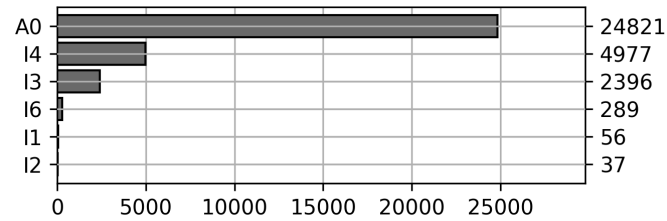

2023-05-18	527	525
2023-05-19	2511	2356
2023-05-20	111	111
2023-05-22	684	682
2023-05-23	2115	1863
2023-05-24	1072	1065
2023-05-25	1756	1745
2023-05-26	2094	1970
2023-05-30	1236	1231
2023-05-31	1573	1569

Total

24 Day(s)	32576 Transaction(s)	31362 Unique Asset(s)
-----------	----------------------	-----------------------

Transactions Breakdown

Transactions Done

Mounted Chassis ID	13755
International Intermodal Vertical ID	13149
Mounted Unknown Chassis ID	1996
International Intermodal Horizontal ID	1995
Bare Chassis ID	734
Unknown Container ID	400
Vendor Container Horizontal ID	322
Vendor Container Vertical ID	225

Total Transactions: 32576

Status Codes:

Historical Usage

Yearly Usage