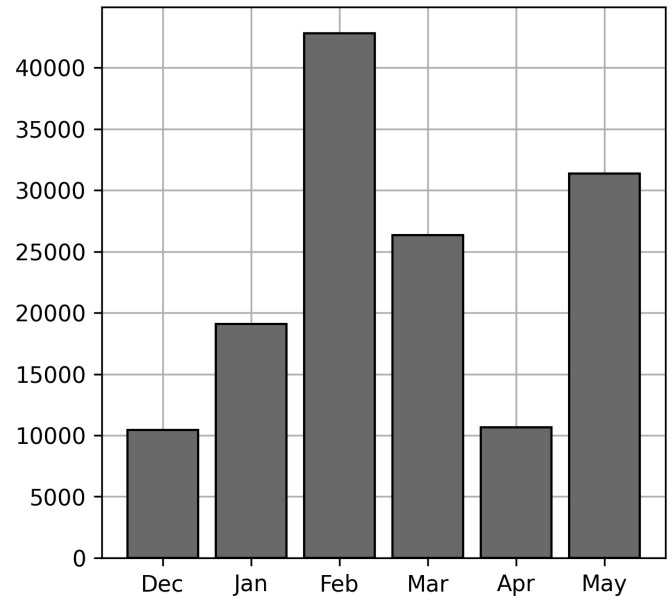

Daily Unique Assets Breakdown

Current Usage

Mounted Chassis ID	13279
International Intermodal Vertical ID	12599
Mounted Unknown Chassis ID	1965
International Intermodal Horizontal ID	1880
Bare Chassis ID	714
Unknown Container ID	394
Vendor Container Horizontal ID	316
Vendor Container Vertical ID	215
Total Daily Unique Assets:	31362

Status Codes:

Historical Usage

Daily Usage

Date	Daily Transactions	Daily Unique Assets
2023-05-01	1209	1148
2023-05-02	1170	1130
2023-05-03	1648	1630
2023-05-04	1003	991
2023-05-05	3378	3224
2023-05-08	1222	1192
2023-05-09	2310	2265
2023-05-10	649	618
2023-05-11	2305	2293
2023-05-12	1331	1327
2023-05-13	24	24
2023-05-15	378	370
2023-05-16	1234	999
2023-05-17	1036	1034

2023-05-18	527	525
2023-05-19	2511	2356
2023-05-20	111	111
2023-05-22	684	682
2023-05-23	2115	1863
2023-05-24	1072	1065
2023-05-25	1756	1745
2023-05-26	2094	1970
2023-05-30	1236	1231
2023-05-31	1573	1569

Total Transactions: 32576

Status Codes:

Historical Usage

Yearly Usage