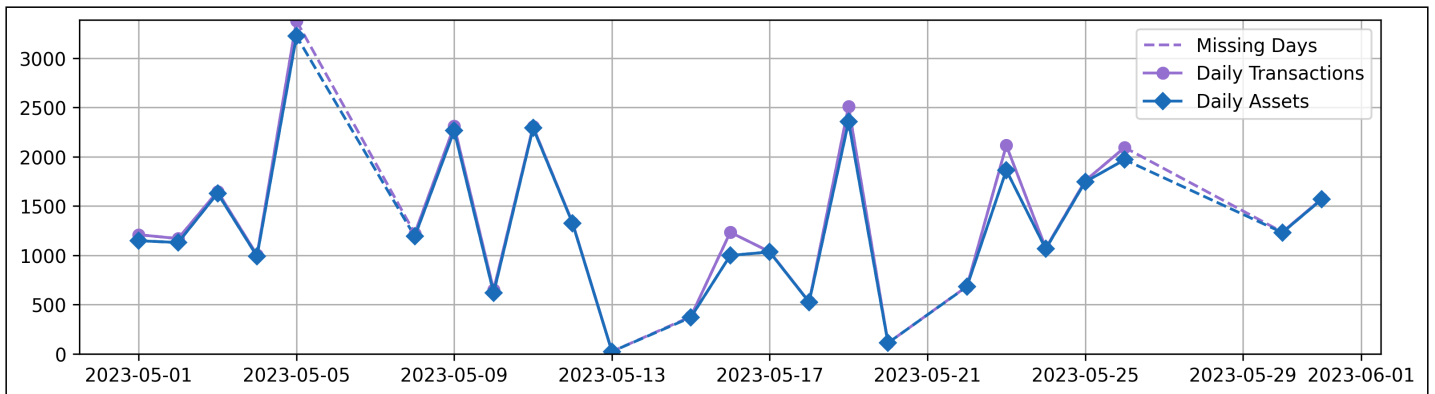

Daily Unique Assets Breakdown

Current Usage

Mounted Chassis ID	13279
International Intermodal Vertical ID	12599
Mounted Unknown Chassis ID	1965
International Intermodal Horizontal ID	1880
Bare Chassis ID	714
Unknown Container ID	394
Vendor Container Horizontal ID	316
Vendor Container Vertical ID	215
Total Daily Unique Assets:	31362

Status Codes:

Historical Usage

Daily Usage

Date	Daily Transactions	Daily Unique Assets
2023-05-01	1209	1148
2023-05-02	1170	1130
2023-05-03	1648	1630
2023-05-04	1003	991
2023-05-05	3378	3224
2023-05-08	1222	1192
2023-05-09	2310	2265
2023-05-10	649	618
2023-05-11	2305	2293
2023-05-12	1331	1327
2023-05-13	24	24
2023-05-15	378	370
2023-05-16	1234	999
2023-05-17	1036	1034

2023-05-18	527	525
2023-05-19	2511	2356
2023-05-20	111	111
2023-05-22	684	682
2023-05-23	2115	1863
2023-05-24	1072	1065
2023-05-25	1756	1745
2023-05-26	2094	1970
2023-05-30	1236	1231
2023-05-31	1573	1569

Total Transactions: 32576

Status Codes:

Historical Usage

Yearly Usage