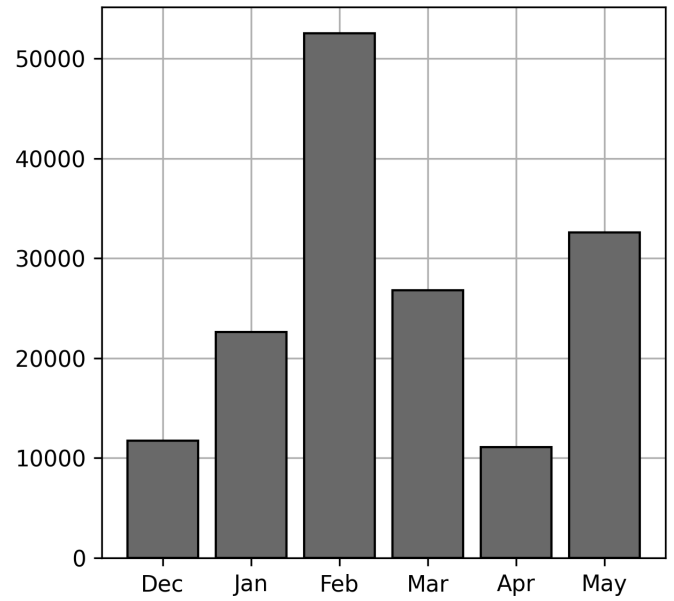

2023-05-18	527	525
2023-05-19	2511	2356
2023-05-20	111	111
2023-05-22	684	682
2023-05-23	2115	1863
2023-05-24	1072	1065
2023-05-25	1756	1745
2023-05-26	2094	1970
2023-05-30	1236	1231
2023-05-31	1573	1569

Total

24 Day(s)	32576 Transaction(s)	31362 Unique Asset(s)
-----------	----------------------	-----------------------

Transactions Breakdown

Transactions Done

Mounted Chassis ID	13755
International Intermodal Vertical ID	13149
Mounted Unknown Chassis ID	1996
International Intermodal Horizontal ID	1995
Bare Chassis ID	734
Unknown Container ID	400
Vendor Container Horizontal ID	322
Vendor Container Vertical ID	225

Total Transactions: 32576

Status Codes:

Historical Usage

Yearly Usage