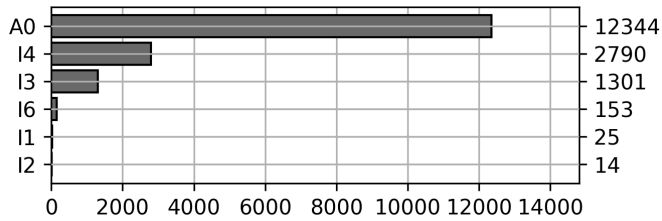

Status Codes:

Historical Usage

Daily Usage

Date	Daily Transactions	Daily Unique Assets
2023-05-01	1209	1148
2023-05-02	1170	1130
2023-05-03	1648	1630
2023-05-04	1003	991
2023-05-05	3378	3224
2023-05-08	1222	1192
2023-05-09	2310	2265
2023-05-10	649	618
2023-05-11	2305	2293
2023-05-12	1331	1327
2023-05-13	24	24
2023-05-15	378	370

Total

12 Day(s)	16627 Transaction(s)	16212 Unique Asset(s)
-----------	----------------------	-----------------------

Transactions Breakdown

Transactions Done

Mounted Chassis ID	6827
International Intermodal Vertical ID	6641
Mounted Unknown Chassis ID	1112
International Intermodal Horizontal ID	1047
Bare Chassis ID	547
Unknown Container ID	189
Vendor Container Horizontal ID	138
Vendor Container Vertical ID	126

Total Transactions: 16627

Status Codes:

Historical Usage

Yearly Usage