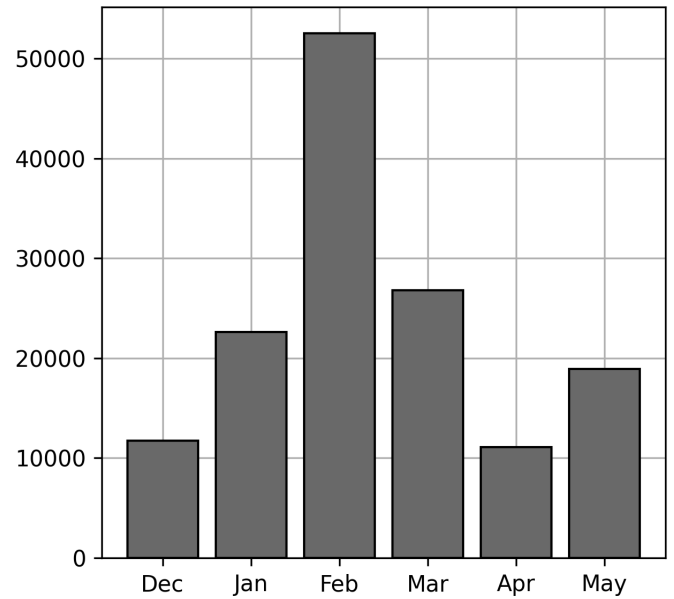

Status Codes:

Historical Usage

Daily Usage

Date	Daily Transactions	Daily Unique Assets
2023-05-01	1209	1148
2023-05-02	1170	1130
2023-05-03	1648	1630
2023-05-04	1003	991
2023-05-05	3378	3224
2023-05-08	1222	1192
2023-05-09	2310	2265
2023-05-10	649	618
2023-05-11	2305	2293
2023-05-12	1331	1327
2023-05-13	24	24
2023-05-15	378	370

Total

12 Day(s)	16627 Transaction(s)	16212 Unique Asset(s)
-----------	----------------------	-----------------------

Transactions Breakdown

Transactions Done

Mounted Chassis ID	6827
International Intermodal Vertical ID	6641
Mounted Unknown Chassis ID	1112
International Intermodal Horizontal ID	1047
Bare Chassis ID	547
Unknown Container ID	189
Vendor Container Horizontal ID	138
Vendor Container Vertical ID	126

Total Transactions: 16627

Status Codes:

Historical Usage

Yearly Usage