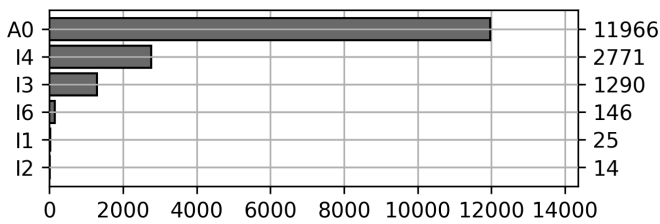

Daily Unique Assets Breakdown

Current Usage

Mounted Chassis ID	6689
International Intermodal Vertical ID	6453
Mounted Unknown Chassis ID	1102
International Intermodal Horizontal ID	985
Bare Chassis ID	539
Unknown Container ID	188
Vendor Container Horizontal ID	134
Vendor Container Vertical ID	122
Total Daily Unique Assets:	16212

Status Codes:

Historical Usage

Daily Usage

Date	Daily Transactions	Daily Unique Assets
2023-05-01	1209	1148
2023-05-02	1170	1130
2023-05-03	1648	1630
2023-05-04	1003	991
2023-05-05	3378	3224
2023-05-08	1222	1192
2023-05-09	2310	2265
2023-05-10	649	618
2023-05-11	2305	2293
2023-05-12	1331	1327
2023-05-13	24	24
2023-05-15	378	370

Total Transactions: 16627

Status Codes:

Historical Usage

Yearly Usage