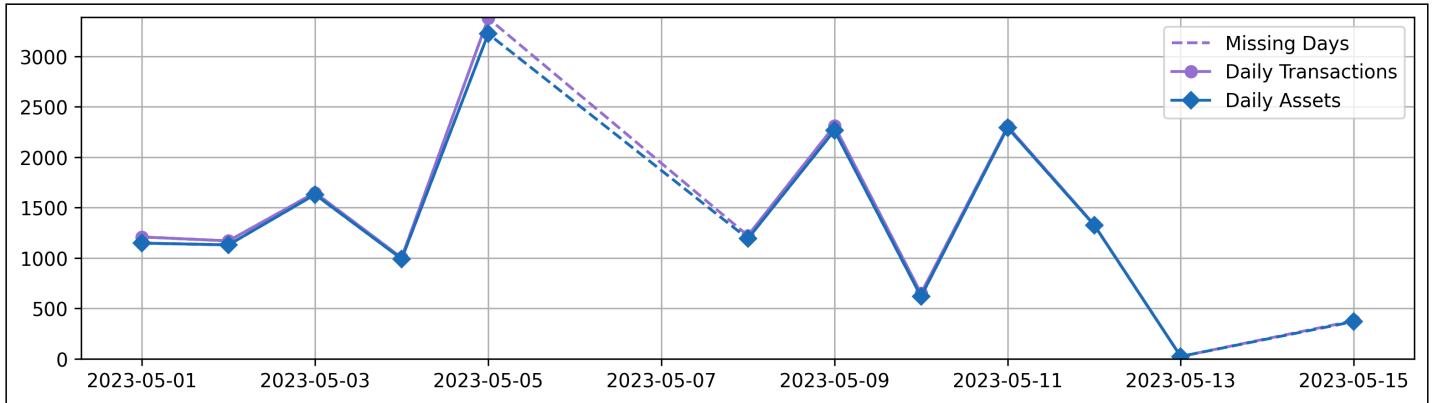

Daily Unique Assets Breakdown

Current Usage

Mounted Chassis ID	6689
International Intermodal Vertical ID	6453
Mounted Unknown Chassis ID	1102
International Intermodal Horizontal ID	985
Bare Chassis ID	539
Unknown Container ID	188
Vendor Container Horizontal ID	134
Vendor Container Vertical ID	122
Total Daily Unique Assets:	16212

Status Codes:

Historical Usage

Daily Usage

Date	Daily Transactions	Daily Unique Assets
2023-05-01	1209	1148
2023-05-02	1170	1130
2023-05-03	1648	1630
2023-05-04	1003	991
2023-05-05	3378	3224
2023-05-08	1222	1192
2023-05-09	2310	2265
2023-05-10	649	618
2023-05-11	2305	2293
2023-05-12	1331	1327
2023-05-13	24	24
2023-05-15	378	370

Total

12 Day(s)	16627 Transaction(s)	16212 Unique Asset(s)
-----------	----------------------	-----------------------

Transactions Breakdown

Transactions Done

Mounted Chassis ID	6827
International Intermodal Vertical ID	6641
Mounted Unknown Chassis ID	1112
International Intermodal Horizontal ID	1047
Bare Chassis ID	547
Unknown Container ID	189
Vendor Container Horizontal ID	138
Vendor Container Vertical ID	126

Total Transactions: 16627

Status Codes:

Historical Usage

Yearly Usage