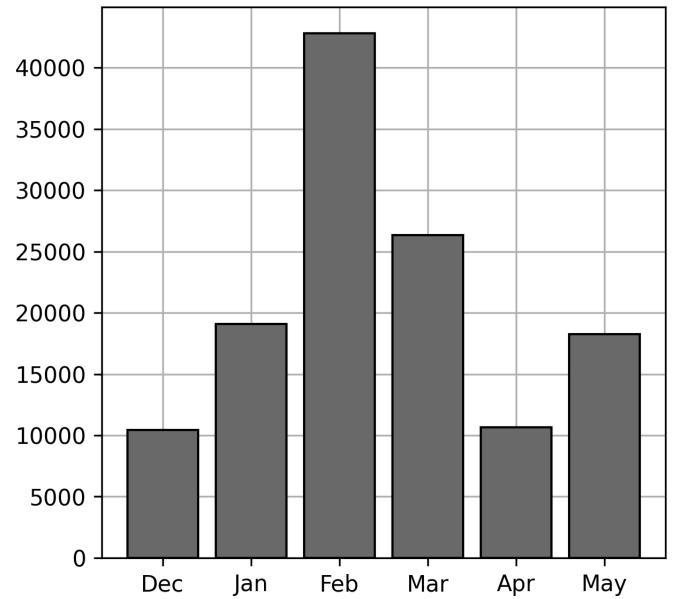

Daily Unique Assets Breakdown

Current Usage

Mounted Chassis ID	6689
International Intermodal Vertical ID	6453
Mounted Unknown Chassis ID	1102
International Intermodal Horizontal ID	985
Bare Chassis ID	539
Unknown Container ID	188
Vendor Container Horizontal ID	134
Vendor Container Vertical ID	122
Total Daily Unique Assets:	16212

Status Codes:

Historical Usage

Daily Usage

Date	Daily Transactions	Daily Unique Assets
2023-05-01	1209	1148
2023-05-02	1170	1130
2023-05-03	1648	1630
2023-05-04	1003	991
2023-05-05	3378	3224
2023-05-08	1222	1192
2023-05-09	2310	2265
2023-05-10	649	618
2023-05-11	2305	2293
2023-05-12	1331	1327
2023-05-13	24	24
2023-05-15	378	370

Total

12 Day(s)	16627 Transaction(s)	16212 Unique Asset(s)
-----------	----------------------	-----------------------

Transactions Breakdown

Transactions Done

Mounted Chassis ID	6827
International Intermodal Vertical ID	6641
Mounted Unknown Chassis ID	1112
International Intermodal Horizontal ID	1047
Bare Chassis ID	547
Unknown Container ID	189
Vendor Container Horizontal ID	138
Vendor Container Vertical ID	126

Total Transactions: 16627

Status Codes:

Historical Usage

Yearly Usage