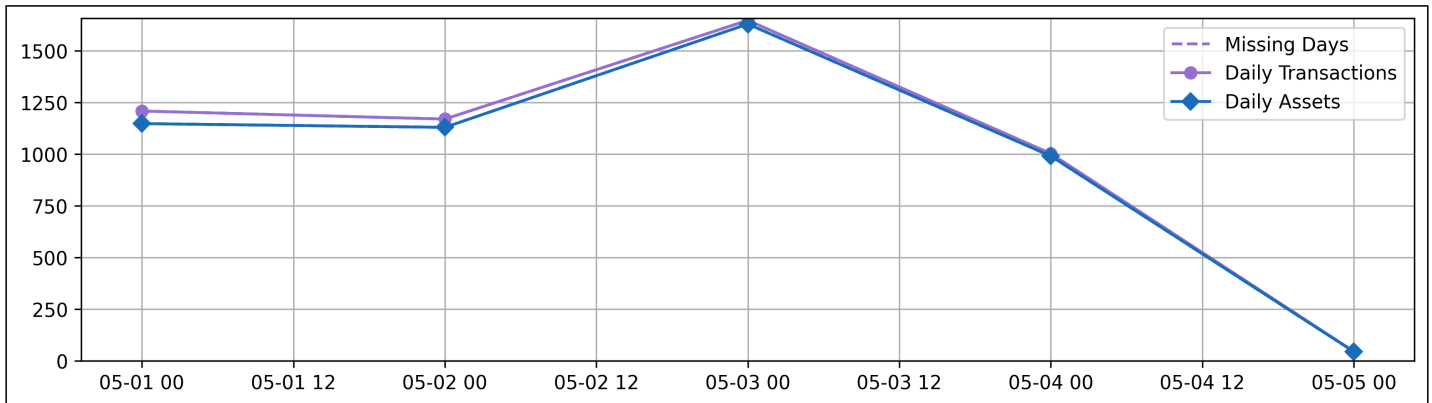

Total Daily Unique Assets: 4943

Status Codes:

Historical Usage

Daily Usage

Date	Daily Transactions	Daily Unique Assets
2023-05-01	1209	1148
2023-05-02	1170	1130
2023-05-03	1648	1630
2023-05-04	1003	991
2023-05-05	45	44

Total

5 Day(s)	5075 Transaction(s)	4943 Unique Asset(s)
----------	---------------------	----------------------

Transactions Breakdown

Transactions Done

Mounted Chassis ID	2158
International Intermodal Vertical ID	2088
Mounted Unknown Chassis ID	333
International Intermodal Horizontal ID	318
Vendor Container Vertical ID	50
Vendor Container Horizontal ID	48
Unknown Container ID	46
Bare Chassis ID	34
Total Transactions:	5075

Status Codes:

Historical Usage

Yearly Usage