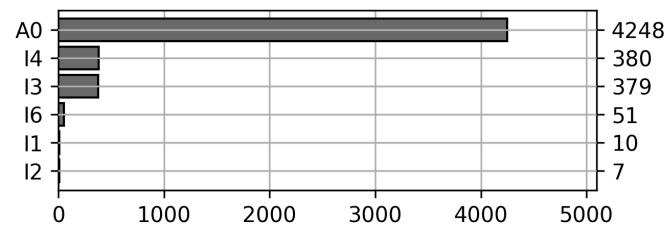

Total

5 Day(s)	5075 Transaction(s)	4943 Unique Asset(s)
----------	---------------------	----------------------

Transactions Breakdown

Transactions Done

Mounted Chassis ID	2158
International Intermodal Vertical ID	2088
Mounted Unknown Chassis ID	333
International Intermodal Horizontal ID	318
Vendor Container Vertical ID	50
Vendor Container Horizontal ID	48
Unknown Container ID	46
Bare Chassis ID	34
Total Transactions:	5075

Status Codes:

Historical Usage

Yearly Usage