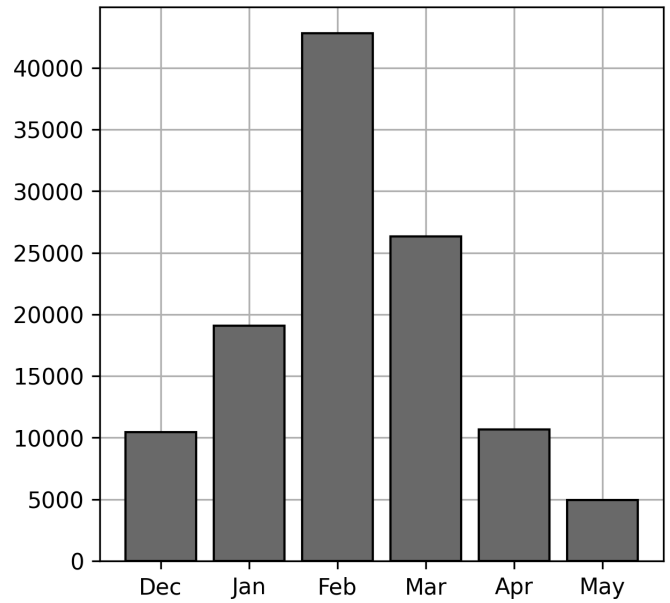

Daily Unique Assets Breakdown

Current Usage

Mounted Chassis ID	2104
International Intermodal Vertical ID	2026
Mounted Unknown Chassis ID	329
International Intermodal Horizontal ID	311
Vendor Container Horizontal ID	48
Vendor Container Vertical ID	47
Unknown Container ID	45
Bare Chassis ID	33

Total Daily Unique Assets: 4943

Status Codes:

Historical Usage

Daily Usage

Date	Daily Transactions	Daily Unique Assets
2023-05-01	1209	1148
2023-05-02	1170	1130
2023-05-03	1648	1630
2023-05-04	1003	991
2023-05-05	45	44

Total

5 Day(s)	5075 Transaction(s)	4943 Unique Asset(s)
----------	---------------------	----------------------

Transactions Breakdown

Transactions Done

Mounted Chassis ID	2158
International Intermodal Vertical ID	2088
Mounted Unknown Chassis ID	333
International Intermodal Horizontal ID	318
Vendor Container Vertical ID	50
Vendor Container Horizontal ID	48
Unknown Container ID	46
Bare Chassis ID	34
Total Transactions:	5075