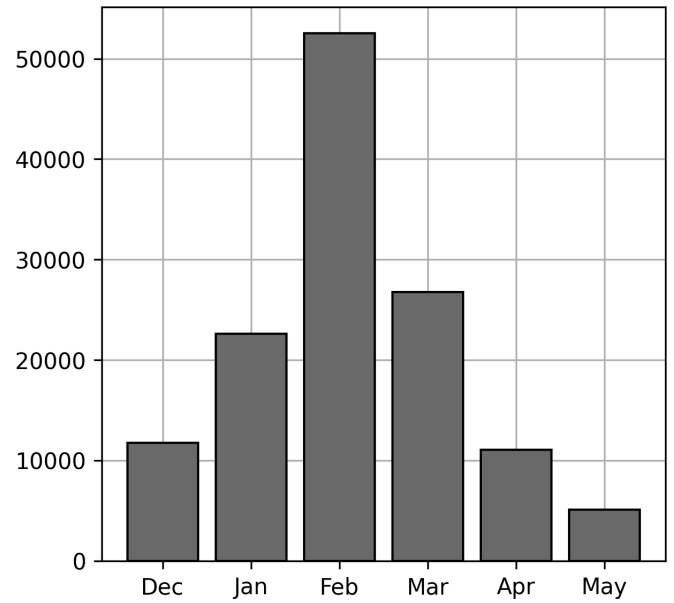

Total

5 Day(s)	5075 Transaction(s)	4943 Unique Asset(s)
----------	---------------------	----------------------

Transactions Breakdown

Transactions Done

Mounted Chassis ID	2158
International Intermodal Vertical ID	2088
Mounted Unknown Chassis ID	333
International Intermodal Horizontal ID	318
Vendor Container Vertical ID	50
Vendor Container Horizontal ID	48
Unknown Container ID	46
Bare Chassis ID	34
Total Transactions:	5075

Status Codes:

Historical Usage

Yearly Usage