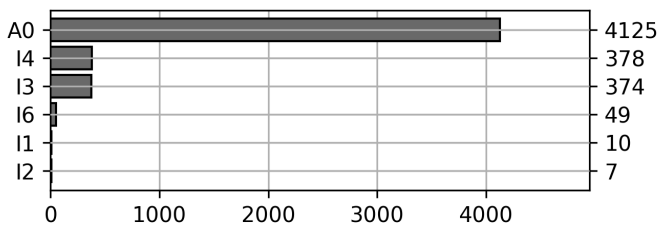

Daily Unique Assets Breakdown

Current Usage

Mounted Chassis ID	2104
International Intermodal Vertical ID	2026
Mounted Unknown Chassis ID	329
International Intermodal Horizontal ID	311
Vendor Container Horizontal ID	48
Vendor Container Vertical ID	47
Unknown Container ID	45
Bare Chassis ID	33

Total Daily Unique Assets: 4943

Status Codes:

Historical Usage

Daily Usage

Date	Daily Transactions	Daily Unique Assets
2023-05-01	1209	1148
2023-05-02	1170	1130
2023-05-03	1648	1630
2023-05-04	1003	991
2023-05-05	45	44