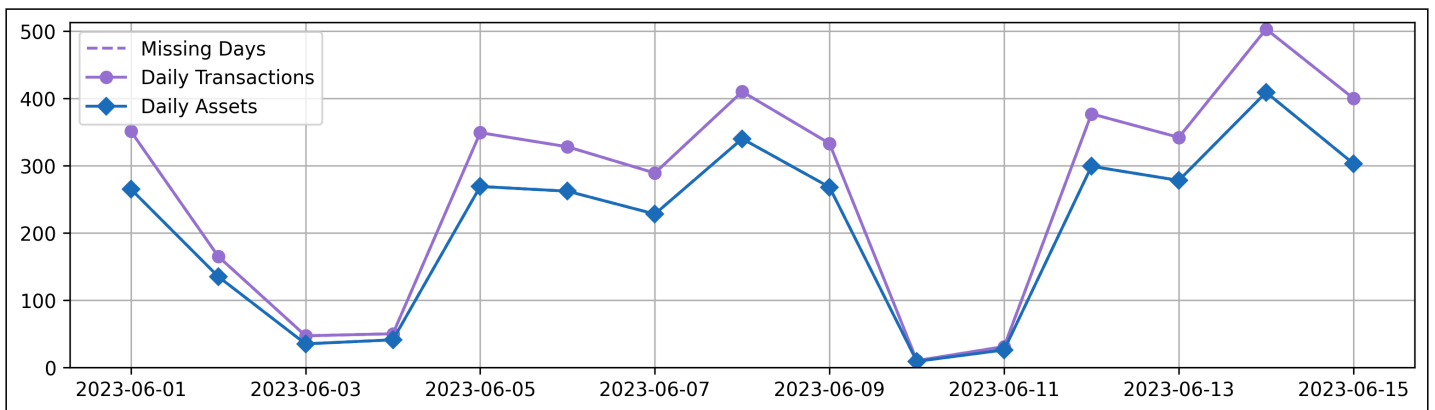

Daily Unique Assets Breakdown

Current Usage

Mounted Chassis ID	1071
International Intermodal Vertical ID	941
Bare Chassis ID	412
Mounted Unknown Chassis ID	404
International Intermodal Horizontal ID	292
Unknown Container ID	47
Total Daily Unique Assets:	3167

Status Codes:

Historical Usage

Daily Usage

Date	Daily Transactions	Daily Unique Assets
2023-06-01	351	265
2023-06-02	165	135
2023-06-03	47	35
2023-06-04	50	41
2023-06-05	349	269
2023-06-06	328	262
2023-06-07	289	228
2023-06-08	410	340
2023-06-09	333	268
2023-06-10	10	9
2023-06-11	31	26
2023-06-12	377	299
2023-06-13	342	278
2023-06-14	503	409
2023-06-15	400	303

Total

15 Day(s)	3985 Transaction(s)	3167 Unique Asset(s)
-----------	---------------------	----------------------

Transactions Breakdown

Transactions Done

International Intermodal Vertical ID	1355
Mounted Chassis ID	1319
Bare Chassis ID	469
Mounted Unknown Chassis ID	404
International Intermodal Horizontal ID	391
Unknown Container ID	47
Total Transactions:	3985