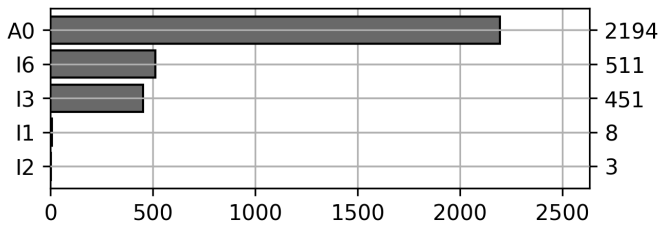

Daily Unique Assets Breakdown

Current Usage

Mounted Chassis ID	1071
International Intermodal Vertical ID	941
Bare Chassis ID	412
Mounted Unknown Chassis ID	404
International Intermodal Horizontal ID	292
Unknown Container ID	47
Total Daily Unique Assets:	3167

Status Codes:

Historical Usage

Daily Usage

Date	Daily Transactions	Daily Unique Assets
2023-06-01	351	265
2023-06-02	165	135
2023-06-03	47	35
2023-06-04	50	41
2023-06-05	349	269
2023-06-06	328	262
2023-06-07	289	228
2023-06-08	410	340
2023-06-09	333	268
2023-06-10	10	9
2023-06-11	31	26
2023-06-12	377	299
2023-06-13	342	278
2023-06-14	503	409
2023-06-15	400	303