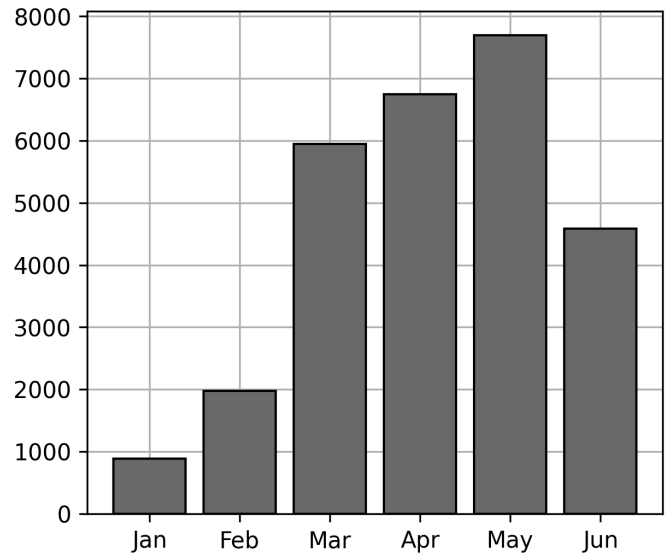

Status Codes:

Historical Usage

Daily Usage

Date	Daily Transactions	Daily Unique Assets
2023-06-01	351	265
2023-06-02	165	135
2023-06-03	47	35
2023-06-04	50	41
2023-06-05	349	269
2023-06-06	328	262
2023-06-07	289	228
2023-06-08	410	340
2023-06-09	333	268
2023-06-10	10	9
2023-06-11	31	26
2023-06-12	377	299
2023-06-13	342	278
2023-06-14	503	409
2023-06-15	400	303

Total

15 Day(s)	3985 Transaction(s)	3167 Unique Asset(s)
-----------	---------------------	----------------------

Transactions Breakdown

Transactions Done

International Intermodal Vertical ID	1355
Mounted Chassis ID	1319
Bare Chassis ID	469
Mounted Unknown Chassis ID	404
International Intermodal Horizontal ID	391
Unknown Container ID	47
Total Transactions:	3985

Status Codes:

Historical Usage

Yearly Usage