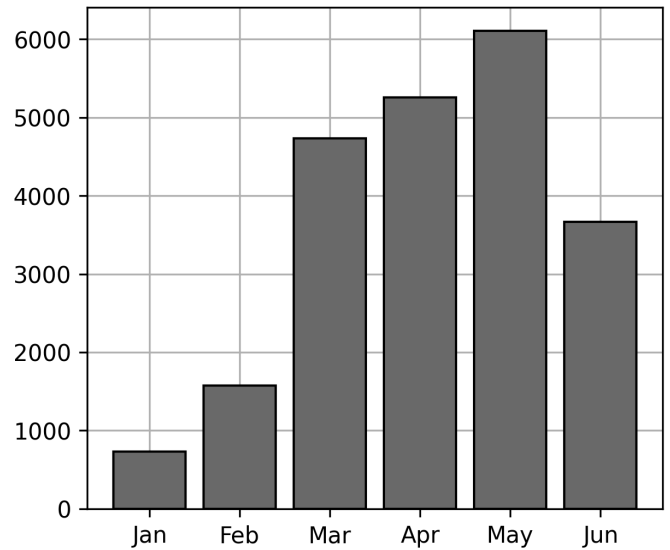

Daily Unique Assets Breakdown

Current Usage

Mounted Chassis ID	1071
International Intermodal Vertical ID	941
Bare Chassis ID	412
Mounted Unknown Chassis ID	404
International Intermodal Horizontal ID	292
Unknown Container ID	47
Total Daily Unique Assets:	3167

Status Codes:

Historical Usage

Daily Usage

Date	Daily Transactions	Daily Unique Assets
2023-06-01	351	265
2023-06-02	165	135
2023-06-03	47	35
2023-06-04	50	41
2023-06-05	349	269
2023-06-06	328	262
2023-06-07	289	228
2023-06-08	410	340
2023-06-09	333	268
2023-06-10	10	9
2023-06-11	31	26
2023-06-12	377	299
2023-06-13	342	278
2023-06-14	503	409
2023-06-15	400	303

Total

15 Day(s)	3985 Transaction(s)	3167 Unique Asset(s)
-----------	---------------------	----------------------

Transactions Breakdown

Transactions Done

International Intermodal Vertical ID	1355
Mounted Chassis ID	1319
Bare Chassis ID	469
Mounted Unknown Chassis ID	404
International Intermodal Horizontal ID	391
Unknown Container ID	47
Total Transactions:	3985