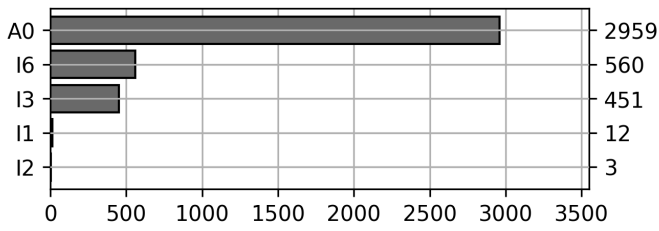

Status Codes:

Historical Usage

Daily Usage

Date	Daily Transactions	Daily Unique Assets
2023-06-01	351	265
2023-06-02	165	135
2023-06-03	47	35
2023-06-04	50	41
2023-06-05	349	269
2023-06-06	328	262
2023-06-07	289	228
2023-06-08	410	340
2023-06-09	333	268
2023-06-10	10	9
2023-06-11	31	26
2023-06-12	377	299
2023-06-13	342	278
2023-06-14	503	409
2023-06-15	400	303

Total

15 Day(s)	3985 Transaction(s)	3167 Unique Asset(s)
-----------	---------------------	----------------------

Transactions Breakdown

Transactions Done

International Intermodal Vertical ID	1355
Mounted Chassis ID	1319
Bare Chassis ID	469
Mounted Unknown Chassis ID	404
International Intermodal Horizontal ID	391
Unknown Container ID	47
Total Transactions:	3985

Status Codes:

Historical Usage

Yearly Usage