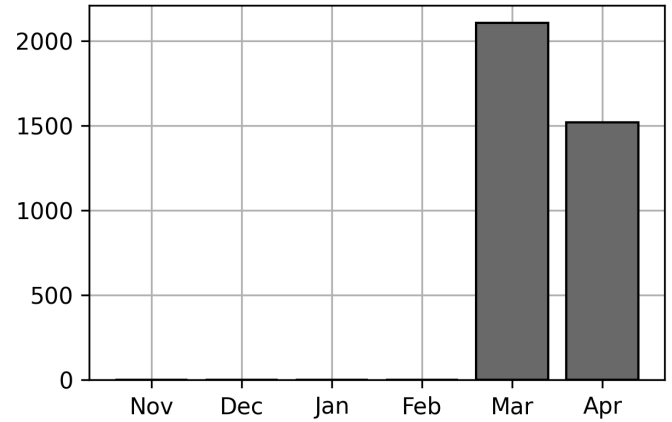

Daily Unique Assets Breakdown

Current Usage

International Intermodal Vertical ID	1354
International Intermodal Horizontal ID	164
Total Daily Unique Assets:	1518

Status Codes:

Historical Usage

Daily Usage

Date	Daily Transactions	Daily Unique Assets
2023-04-04	78	78
2023-04-05	85	85
2023-04-06	96	96
2023-04-07	114	112
2023-04-10	118	118
2023-04-11	125	117
2023-04-12	44	44
2023-04-13	115	88
2023-04-14	90	90
2023-04-17	83	83
2023-04-18	89	87
2023-04-19	96	94
2023-04-20	92	91
2023-04-24	85	84
2023-04-25	77	77
2023-04-26	83	80
2023-04-27	94	94

Total

17 Day(s)	1564 Transaction(s)	1518 Unique Asset(s)
-----------	---------------------	----------------------