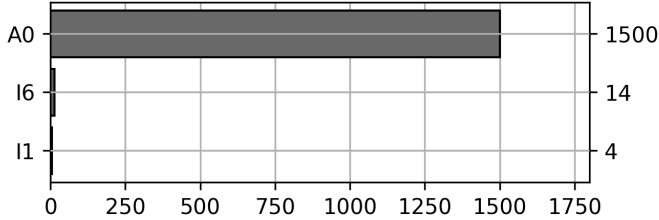

Daily Unique Assets Breakdown

Current Usage

International Intermodal Vertical ID	1354
International Intermodal Horizontal ID	164
Total Daily Unique Assets:	1518

Status Codes:

Historical Usage

Daily Usage

Date	Daily Transactions	Daily Unique Assets
2023-04-04	78	78
2023-04-05	85	85
2023-04-06	96	96
2023-04-07	114	112
2023-04-10	118	118
2023-04-11	125	117
2023-04-12	44	44
2023-04-13	115	88
2023-04-14	90	90
2023-04-17	83	83
2023-04-18	89	87
2023-04-19	96	94
2023-04-20	92	91
2023-04-24	85	84
2023-04-25	77	77
2023-04-26	83	80
2023-04-27	94	94