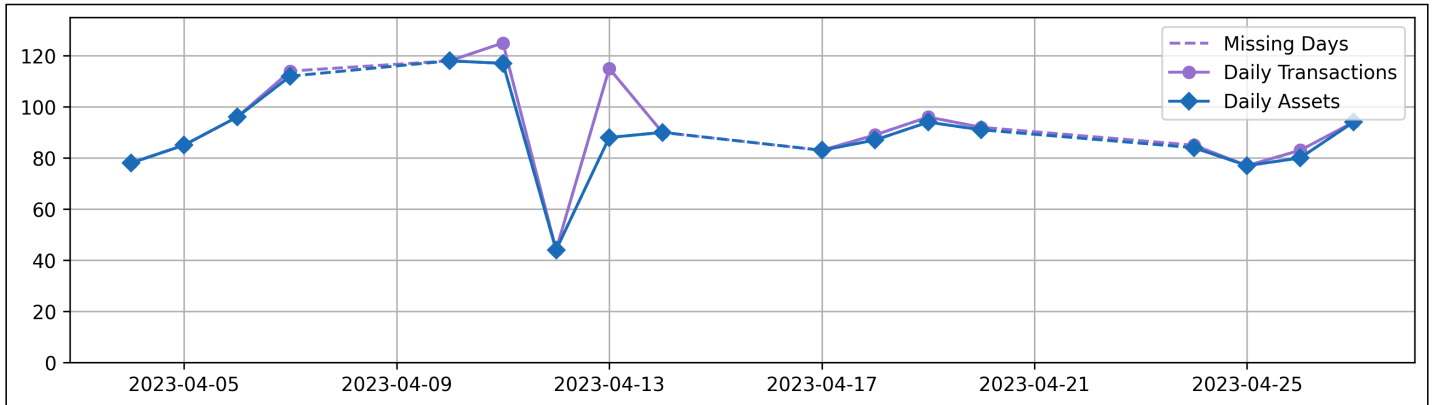

Daily Unique Assets Breakdown

Current Usage

International Intermodal Vertical ID	1354
International Intermodal Horizontal ID	164
Total Daily Unique Assets:	1518

Status Codes:

Historical Usage

Daily Usage

Date	Daily Transactions	Daily Unique Assets
2023-04-04	78	78
2023-04-05	85	85
2023-04-06	96	96
2023-04-07	114	112
2023-04-10	118	118
2023-04-11	125	117
2023-04-12	44	44
2023-04-13	115	88
2023-04-14	90	90
2023-04-17	83	83
2023-04-18	89	87
2023-04-19	96	94
2023-04-20	92	91
2023-04-24	85	84
2023-04-25	77	77
2023-04-26	83	80
2023-04-27	94	94

Total

17 Day(s)	1564 Transaction(s)	1518 Unique Asset(s)
-----------	---------------------	----------------------