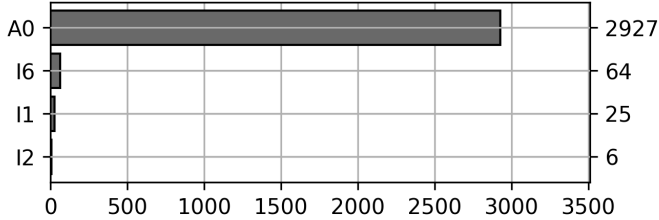

Daily Unique Assets Breakdown

Current Usage

International Intermodal Vertical ID	2768
International Intermodal Horizontal ID	254
Total Daily Unique Assets:	3022

Status Codes: