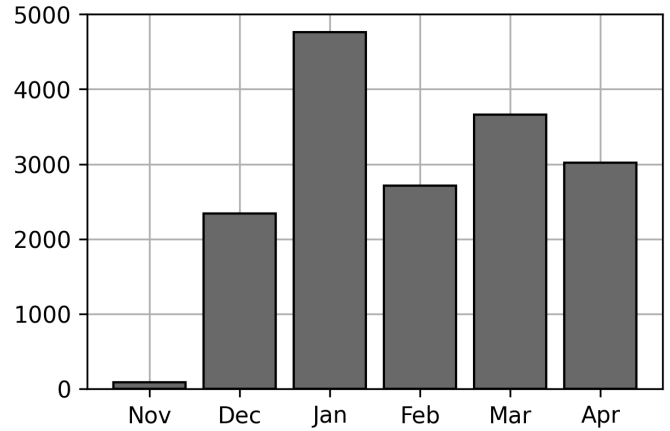

Historical Usage