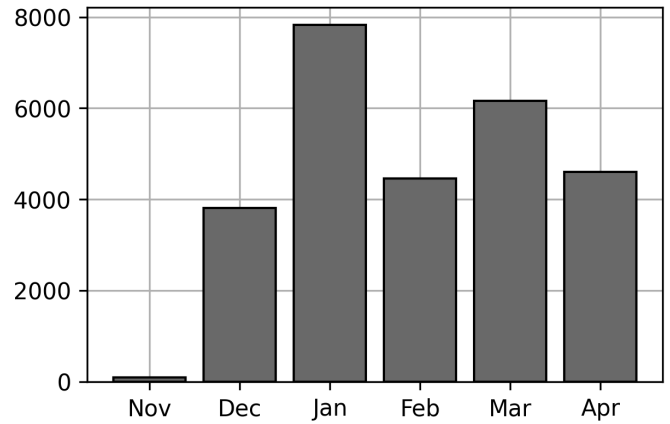

Historical Usage