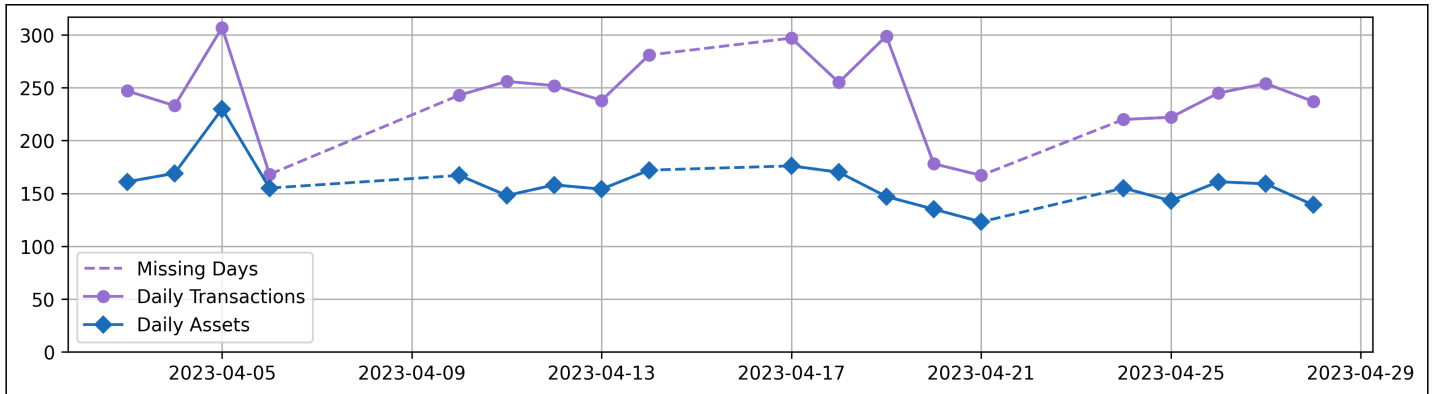

Daily Usage

Date	Daily Transactions	Daily Unique Assets
2023-04-03	247	161
2023-04-04	233	169
2023-04-05	307	230
2023-04-06	168	155
2023-04-10	243	167
2023-04-11	256	148
2023-04-12	252	158
2023-04-13	238	154
2023-04-14	281	172
2023-04-17	297	176
2023-04-18	255	170
2023-04-19	299	147
2023-04-20	178	135
2023-04-21	167	123
2023-04-24	220	155
2023-04-25	222	143
2023-04-26	245	161
2023-04-27	254	159