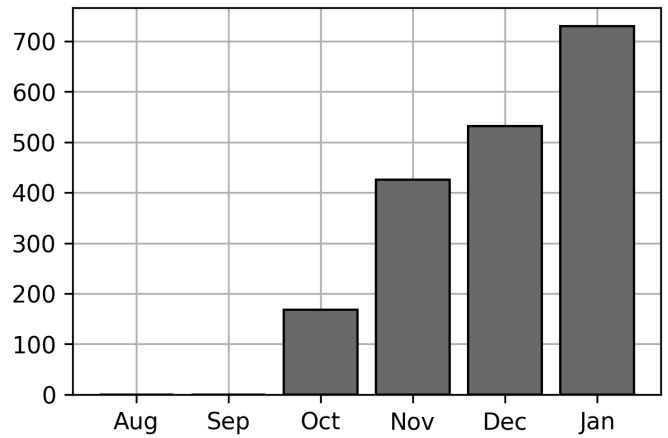

Historical Usage