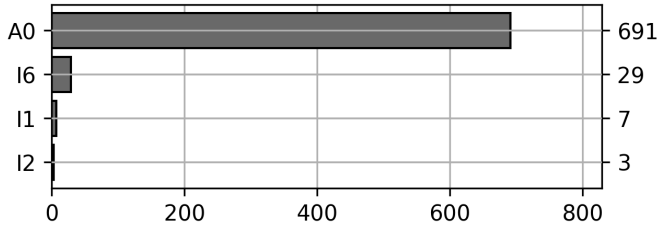

Daily Unique Assets Breakdown

Current Usage

International Intermodal Vertical ID	559
International Intermodal Horizontal ID	171
Total Daily Unique Assets:	730

Status Codes: