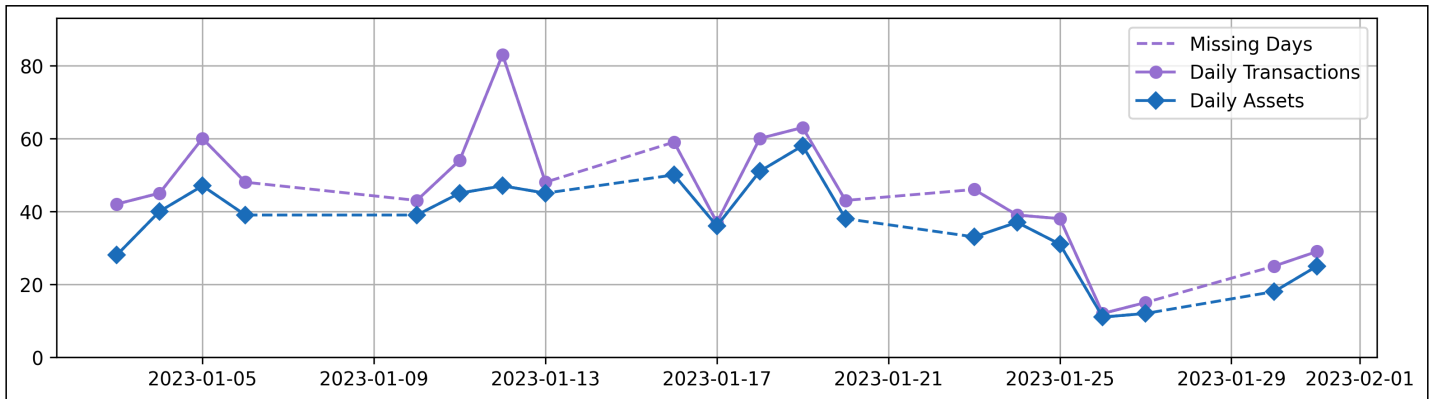

Daily Usage

Date	Daily Transactions	Daily Unique Assets
2023-01-03	42	28
2023-01-04	45	40
2023-01-05	60	47
2023-01-06	48	39
2023-01-10	43	39
2023-01-11	54	45
2023-01-12	83	47
2023-01-13	48	45
2023-01-16	59	50
2023-01-17	37	36
2023-01-18	60	51
2023-01-19	63	58
2023-01-20	43	38
2023-01-23	46	33
2023-01-24	39	37
2023-01-25	38	31
2023-01-26	12	11
2023-01-27	15	12