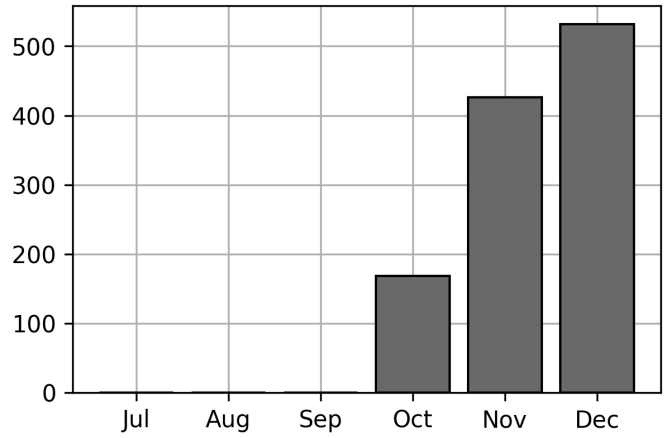

### Current Usage

International Intermodal Vertical ID	440
International Intermodal Horizontal ID	92
<b>Total Daily Unique Assets:</b>	<b>532</b>

### Daily Usage

Date	Daily Transactions	Daily Unique Assets
2022-12-01	30	20
2022-12-07	36	32
2022-12-08	40	34
2022-12-09	46	39
2022-12-13	42	35
2022-12-14	53	42
2022-12-15	52	48
2022-12-19	41	35
2022-12-20	43	38
2022-12-22	41	39
2022-12-27	71	57
2022-12-28	68	57
2022-12-29	68	56