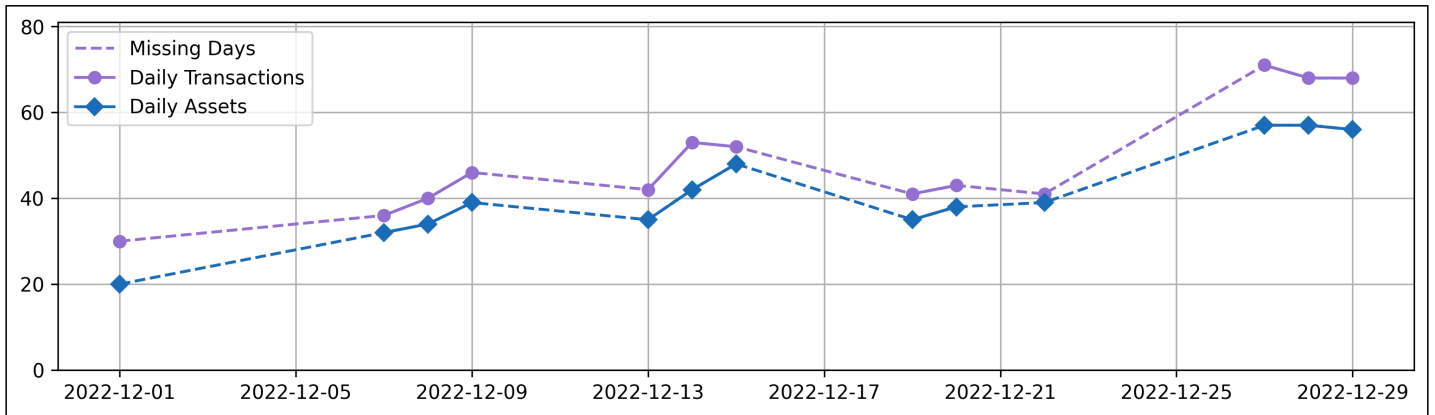

Daily Usage

Date	Daily Transactions	Daily Unique Assets
2022-12-01	30	20
2022-12-07	36	32
2022-12-08	40	34
2022-12-09	46	39
2022-12-13	42	35
2022-12-14	53	42
2022-12-15	52	48
2022-12-19	41	35
2022-12-20	43	38
2022-12-22	41	39
2022-12-27	71	57
2022-12-28	68	57
2022-12-29	68	56

Total

13 Day(s)	631 Transaction(s)	532 Unique Asset(s)