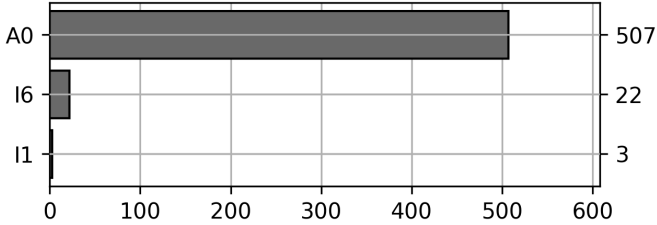

Daily Unique Assets Breakdown

Current Usage

International Intermodal Vertical ID	440
International Intermodal Horizontal ID	92
Total Daily Unique Assets:	532

Status Codes: