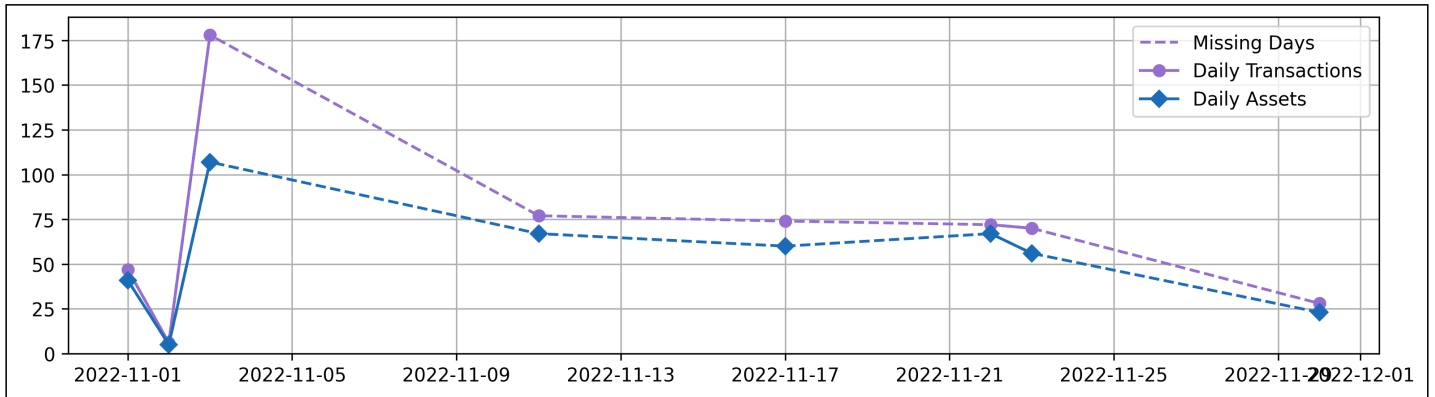

Daily Unique Assets Breakdown

Current Usage

| | |
|----------------------------------------|------------|
| International Intermodal Vertical ID | 333 |
| International Intermodal Horizontal ID | 93 |
| Total Daily Unique Assets: | 426 |

Status Codes:

Historical Usage

Daily Usage

| Date | Daily Transactions | Daily Unique Assets |
|------------|--------------------|---------------------|
| 2022-11-01 | 47 | 41 |
| 2022-11-02 | 6 | 5 |
| 2022-11-03 | 178 | 107 |
| 2022-11-11 | 77 | 67 |
| 2022-11-17 | 74 | 60 |
| 2022-11-22 | 72 | 67 |
| 2022-11-23 | 70 | 56 |
| 2022-11-30 | 28 | 23 |