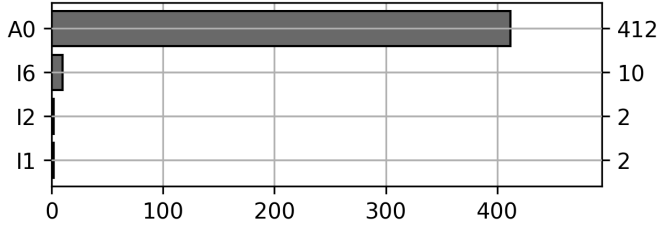

Daily Unique Assets Breakdown

Current Usage

| | |
|----------------------------------------|------------|
| International Intermodal Vertical ID | 333 |
| International Intermodal Horizontal ID | 93 |
| Total Daily Unique Assets: | 426 |

Status Codes:

Historical Usage

Daily Usage

| Date | Daily Transactions | Daily Unique Assets |
|------------|--------------------|---------------------|
| 2022-11-01 | 47 | 41 |
| 2022-11-02 | 6 | 5 |
| 2022-11-03 | 178 | 107 |
| 2022-11-11 | 77 | 67 |
| 2022-11-17 | 74 | 60 |
| 2022-11-22 | 72 | 67 |
| 2022-11-23 | 70 | 56 |
| 2022-11-30 | 28 | 23 |