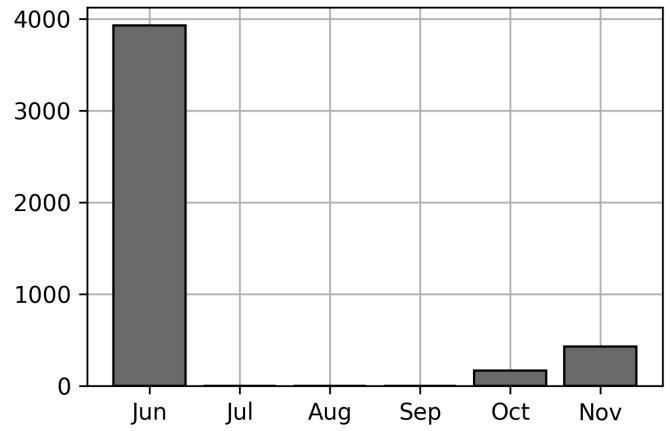

Daily Unique Assets Breakdown

Current Usage

| | |
|----------------------------------------|------------|
| International Intermodal Vertical ID | 333 |
| International Intermodal Horizontal ID | 93 |
| Total Daily Unique Assets: | 426 |

Status Codes:

Historical Usage

Daily Usage

| Date | Daily Transactions | Daily Unique Assets |
|------------|--------------------|---------------------|
| 2022-11-01 | 47 | 41 |
| 2022-11-02 | 6 | 5 |
| 2022-11-03 | 178 | 107 |
| 2022-11-11 | 77 | 67 |
| 2022-11-17 | 74 | 60 |
| 2022-11-22 | 72 | 67 |
| 2022-11-23 | 70 | 56 |
| 2022-11-30 | 28 | 23 |

Total

| | | |
|----------|--------------------|---------------------|
| 8 Day(s) | 552 Transaction(s) | 426 Unique Asset(s) |
|----------|--------------------|---------------------|