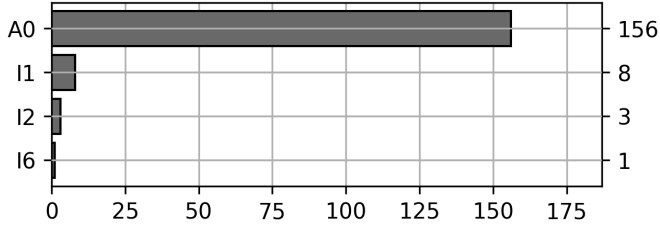

Daily Unique Assets Breakdown

Current Usage

International Intermodal Vertical ID	122
International Intermodal Horizontal ID	46
Total Daily Unique Assets:	168

Status Codes: