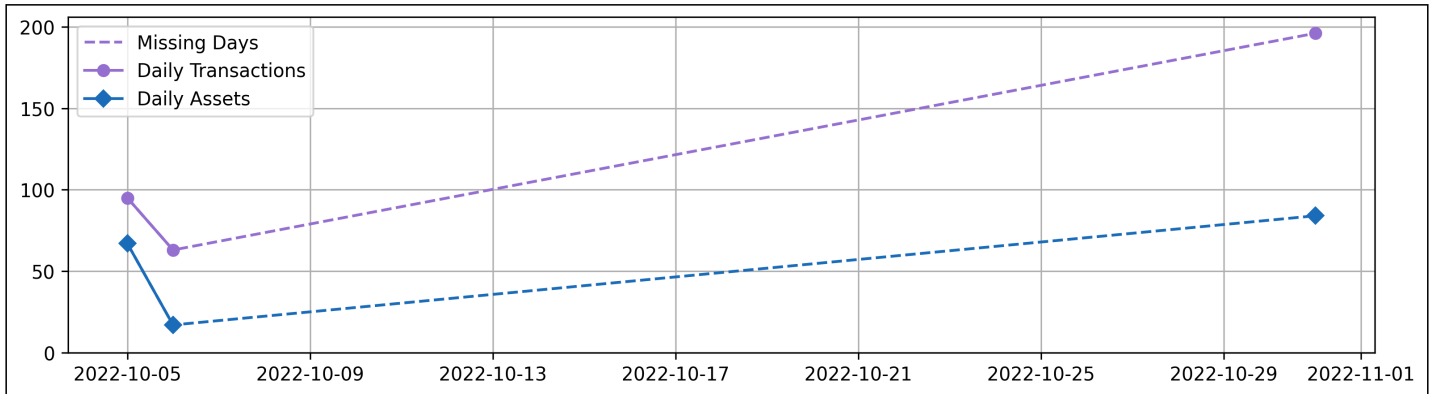

Daily Usage

Date	Daily Transactions	Daily Unique Assets
2022-10-05	95	67
2022-10-06	63	17
2022-10-31	196	84

Total		
3 Day(s)	354 Transaction(s)	168 Unique Asset(s)