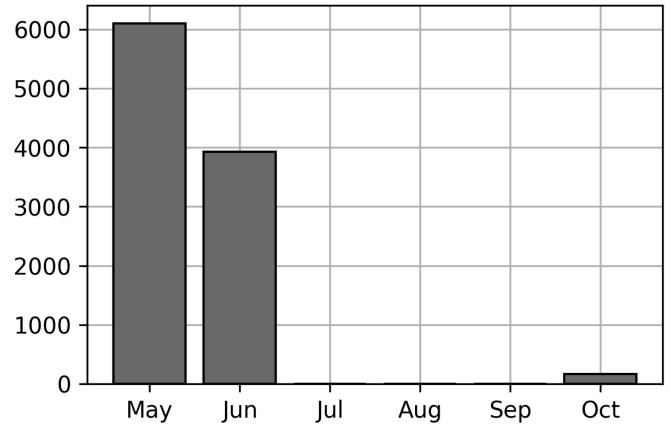

Historical Usage